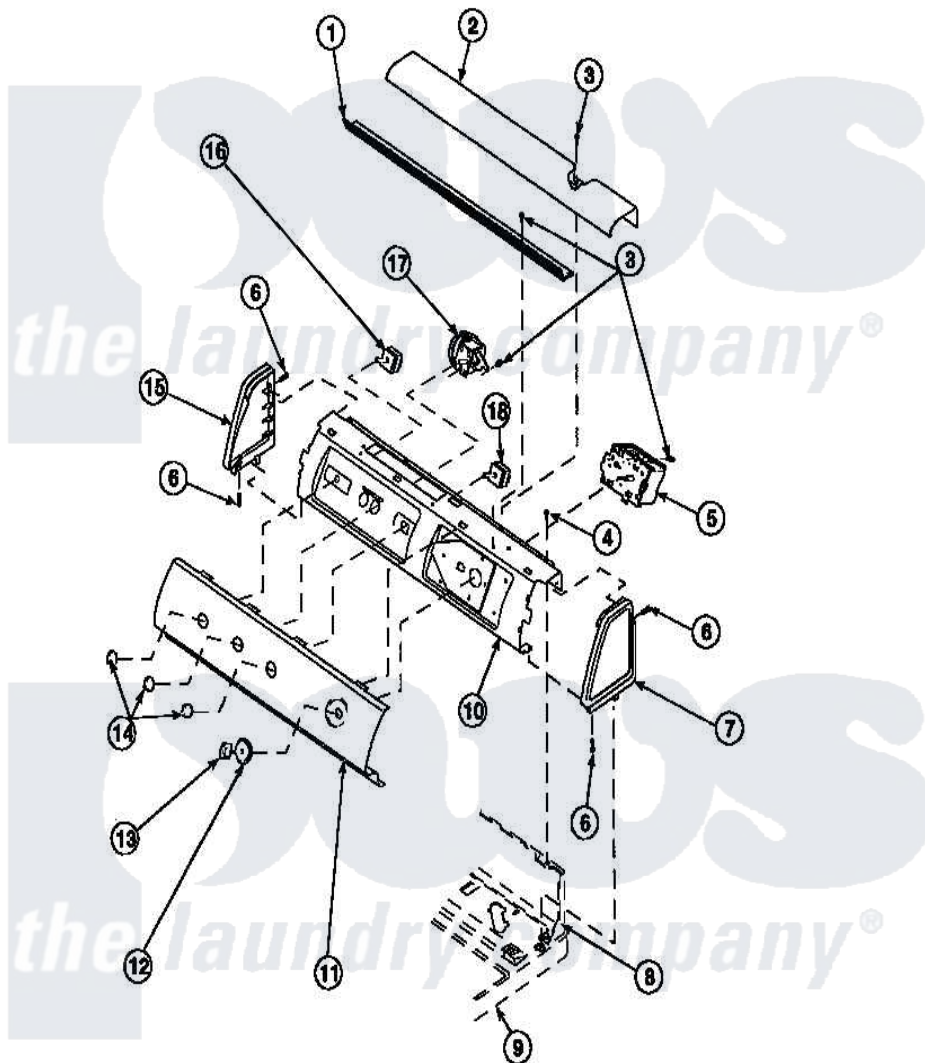

**Amana LW8201W2 (BOM: PLW8201W2 B) 11 - GRAPHIC PANEL, CTRL
MTG PLATE AND CTRLS**

Amana Residential Amana LW8201W2 (BOM: PLW8201W2 B) Washer Parts Parts Diagram 11 - GRAPHIC PANEL, CTRL MTG PLATE AND CTRLS
Click on the part number to view part

Item	Original Part Number	Replaced By	Status	Part Description
1	Y34826		Not Available	DIFFUSER,LAMP-CLEAR
2	34824		Not Available	TOP COVER
3	23962	W10116760		Screw
4	34904	489355		Screw, 8 X 1/2
6	501086	90767		Screw, 8A X 3/8 HeX Washer Head Tapping
7	34817		Not Available	END CAP(RIGHT)
8	34903		Not Available	PANEL, BACK HOOD (USE 37782)
9	34902P		Not Available	TOP
10	34821		Not Available	CONTROL MOUNTING PLATE
12	36700		Not Available	TIMER KNOB SKIRT
13	35333		Not Available	TIMER KNOB
14	36701		Not Available	KNOB, TEMP
15	34818		Not Available	END CAP(LEFT)