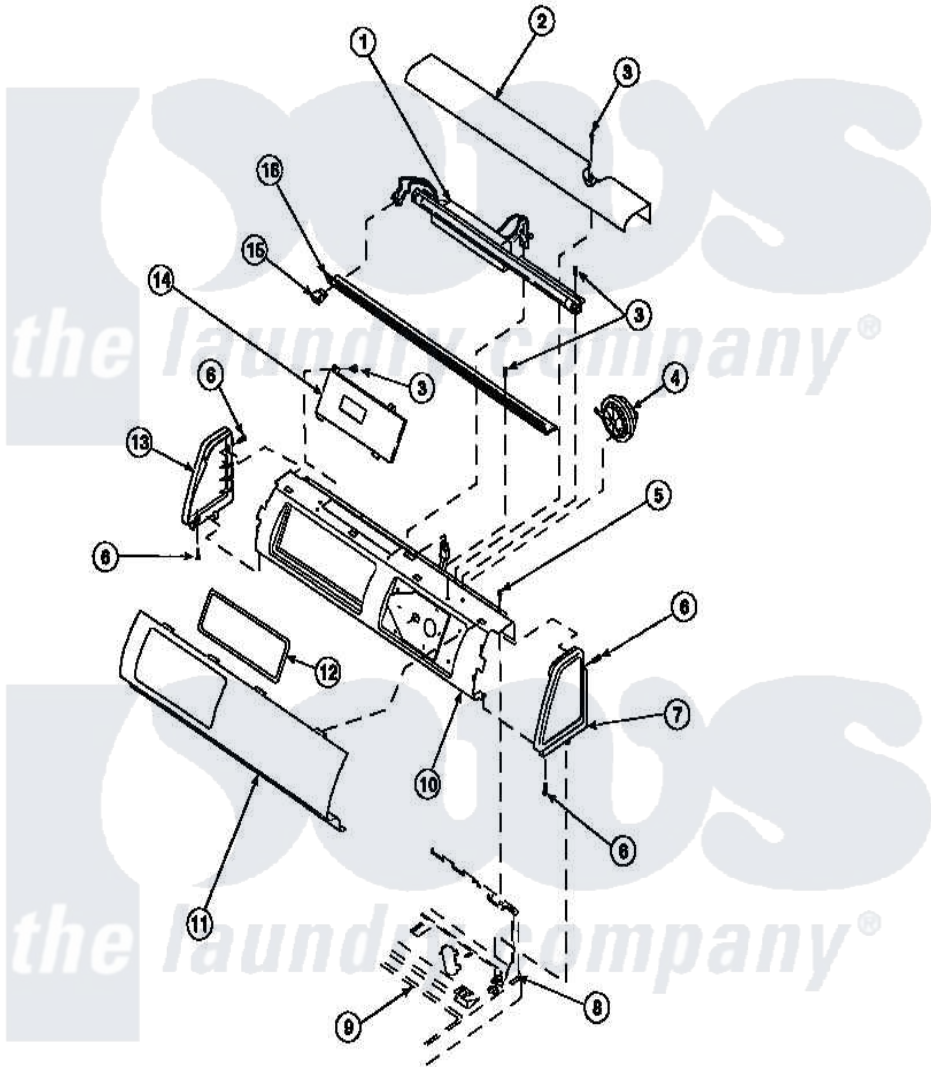

**Amana LW8201W2 (BOM: PLW8201W2 B) 12 - GRAPHIC PANEL, CTRL
MTG PLATE AND CTRLS**

Amana Residential Amana LW8201W2 (BOM: PLW8201W2 B) Washer Parts Parts Diagram 12 - GRAPHIC PANEL, CTRL MTG PLATE AND CTRLS
Click on the part number to view part

| Item | Original Part Number | Replaced By | Status | Part Description |
|------|----------------------|---------------------------|---------------|---|
| 2 | 34824 | | Not Available | TOP COVER |
| 3 | 23962 | W10116760 | | Screw |
| 5 | 34904 | 489355 | | Screw, 8 X 1/2 |
| 6 | 501086 | 90767 | | Screw, 8A X 3/8 HeX Washer Head Tapping |
| 7 | 34817 | | Not Available | END CAP(RIGHT) |
| 8 | 34903 | | Not Available | PANEL, BACK HOOD (USE 37782) |
| 9 | 34902P | | Not Available | TOP |
| 13 | 34818 | | Not Available | END CAP(LEFT) |