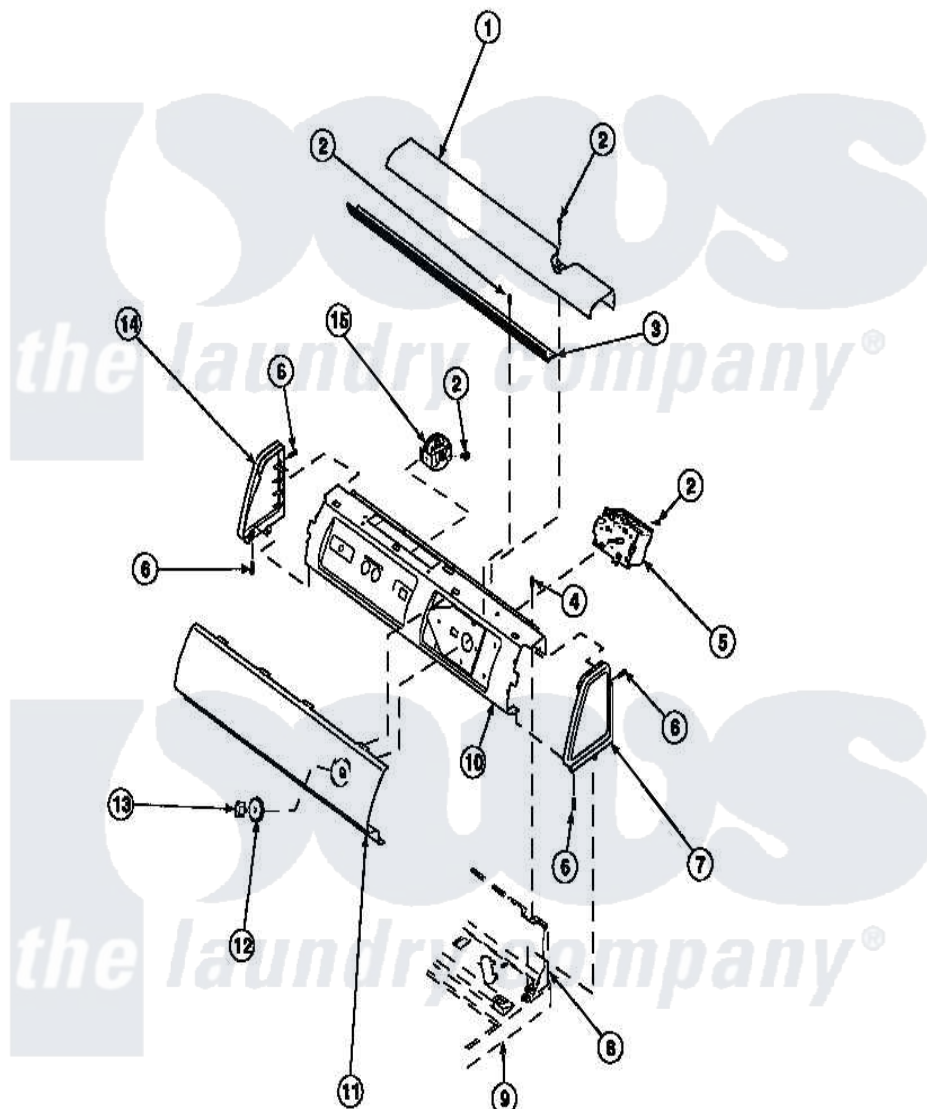

**Amana LW8201W2 (BOM: PLW8201W2 B) 13 - GRAPHIC PANEL, CTRL
MTG PLATE AND CTRLS**

Amana Residential Amana LW8201W2 (BOM: PLW8201W2 B) Washer Parts Parts Diagram 13 - GRAPHIC PANEL, CTRL MTG PLATE AND CTRLS
Click on the part number to view part

Item	Original Part Number	Replaced By	Status	Part Description
2	23962	W10116760		Screw
3	Y34826		Not Available	DIFFUSER,LAMP-CLEAR
4	34904	489355		Screw, 8 X 1/2
6	501086	90767		Screw, 8A X 3/8 HeX Washer Head Tapping
7	34817		Not Available	END CAP(RIGHT)
8	34903		Not Available	PANEL, BACK HOOD (USE 37782)
9	34902P		Not Available	TOP
10	34821		Not Available	CONTROL MOUNTING PLATE
12	33817		Not Available	ASSY,TIMER SKIRT-BLACK
13	33897			Knob, Timer-Washer-Blac
14	34818		Not Available	END CAP(LEFT)