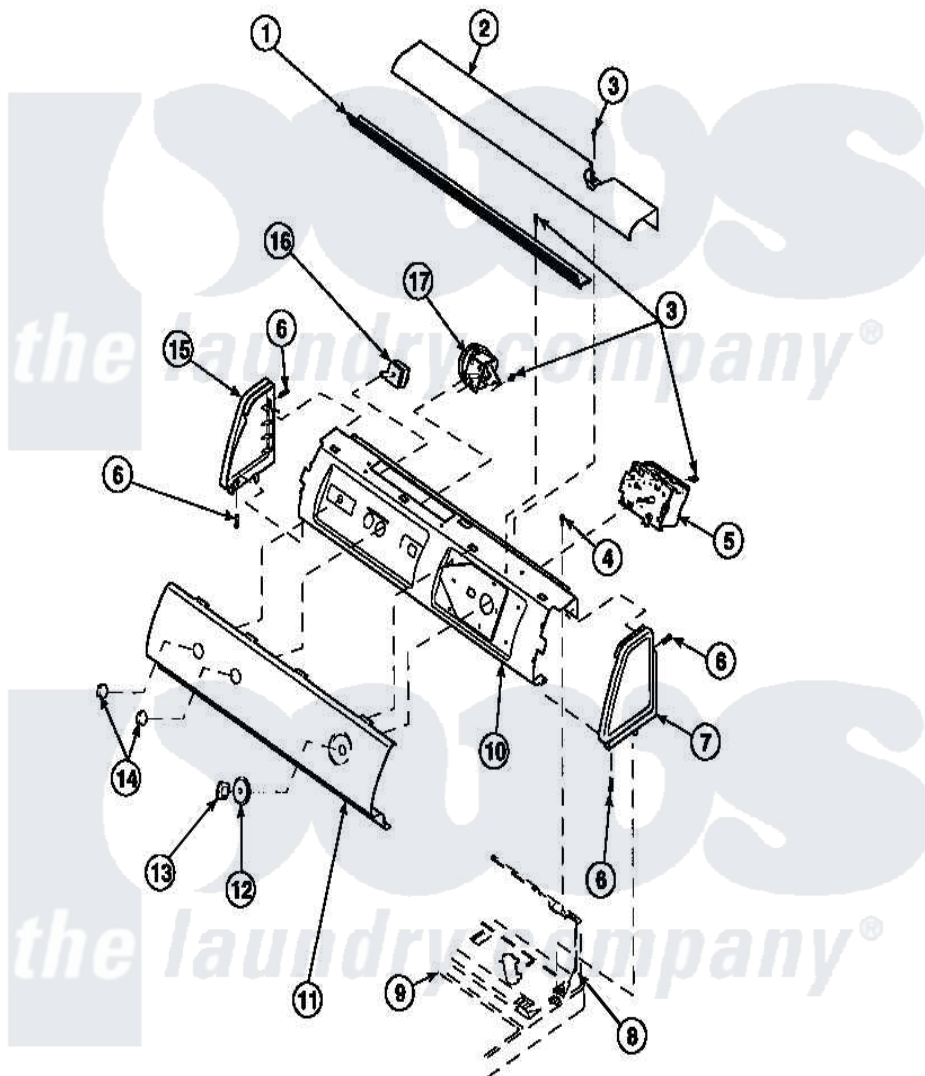

**Amana LW8201W2 (BOM: PLW8201W2 B) 14 - GRAPHIC PANEL, CTRL
MTG PLATE AND CTRLS**

Amana Residential Amana LW8201W2 (BOM: PLW8201W2 B) Washer Parts Parts Diagram 14 - GRAPHIC PANEL, CTRL MTG PLATE AND CTRLS
Click on the part number to view part

Item	Original Part Number	Replaced By	Status	Part Description
1	Y34826		Not Available	DIFFUSER,LAMP-CLEAR
2	34824		Not Available	TOP COVER
3	23962	W10116760		Screw
5	34904	489355		Screw, 8 X 1/2
6	501086	90767		Screw, 8A X 3/8 HeX Washer Head Tapping
7	34817		Not Available	END CAP(RIGHT)
8	34903		Not Available	PANEL, BACK HOOD (USE 37782)
9	34902P		Not Available	TOP
11	34821		Not Available	CONTROL MOUNTING PLATE
12	36700		Not Available	TIMER KNOB SKIRT
13	35333		Not Available	TIMER KNOB
14	36701		Not Available	KNOB, TEMP
15	34818		Not Available	END CAP(LEFT)