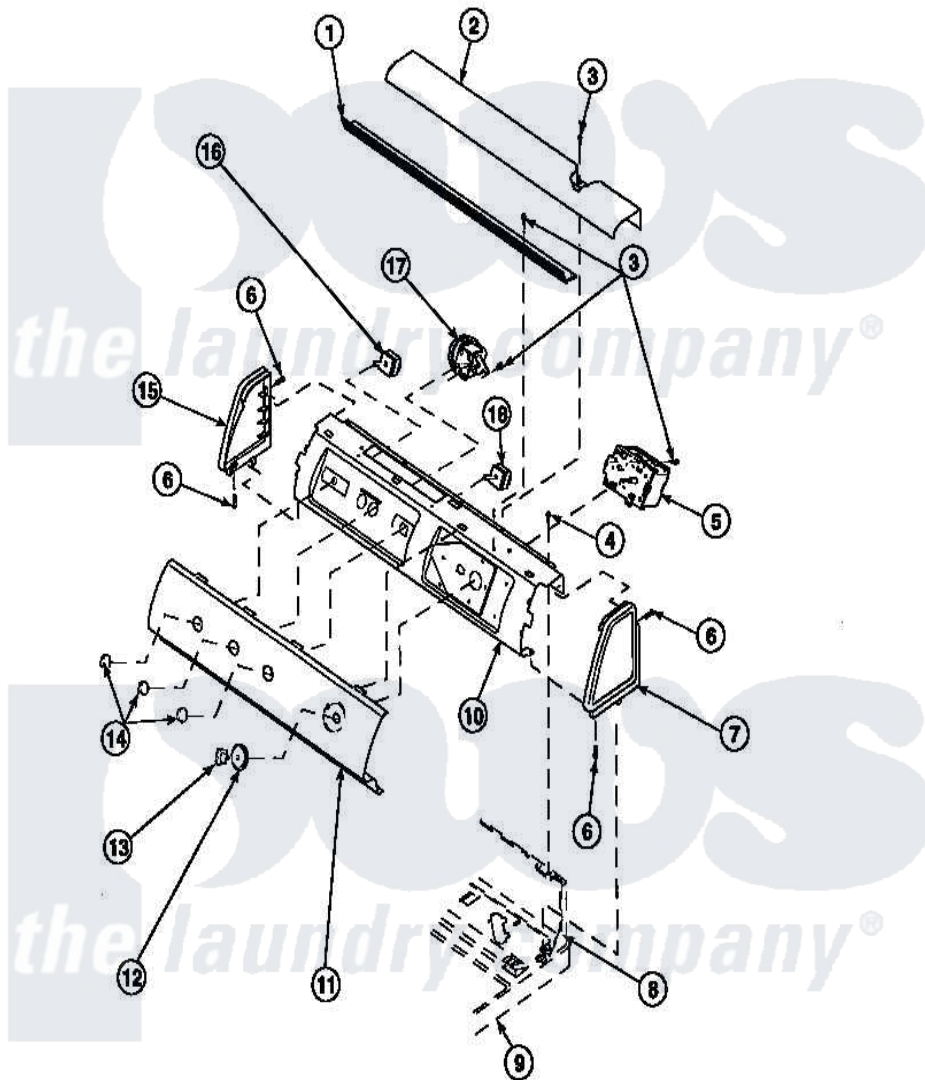

**Amana LW8201W2 (BOM: PLW8201W2 B) 15 - GRAPHIC PANEL, CTRL
MTG PLATE AND CTRLS**

Amana Residential Amana LW8201W2 (BOM: PLW8201W2 B) Washer Parts Parts Diagram 15 - GRAPHIC PANEL, CTRL MTG PLATE AND CTRLS
Click on the part number to view part

Item	Original Part Number	Replaced By	Status	Part Description
1	Y34826		Not Available	DIFFUSER,LAMP-CLEAR
3	23962	W10116760		Screw
4	34904	489355		Screw, 8 X 1/2
6	501086	90767		Screw, 8A X 3/8 HeX Washer Head Tapping
8	34903		Not Available	PANEL, BACK HOOD (USE 37782)
9	34902P		Not Available	TOP
10	34821		Not Available	CONTROL MOUNTING PLATE
17	36045	40055101		Switch, Pressure