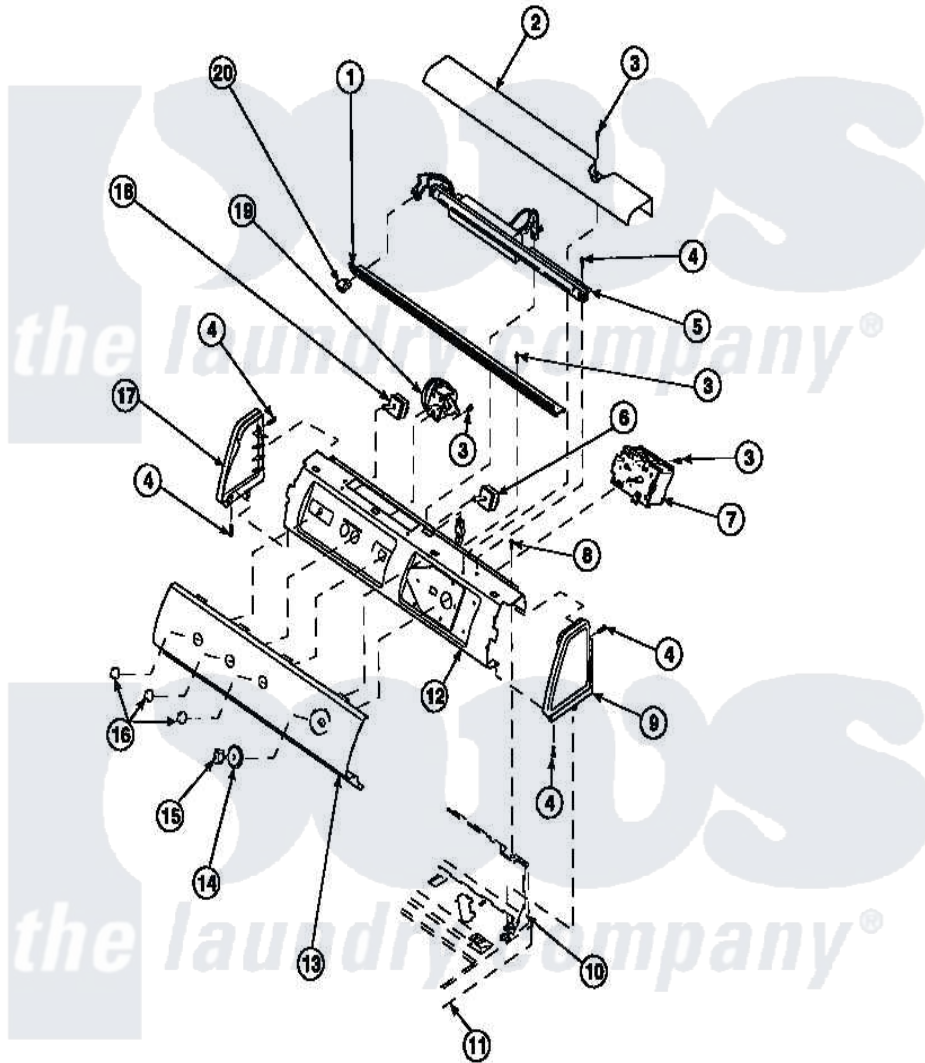

**Amana LW8201W2 (BOM: PLW8201W2 B) 16 - GRAPHIC PANEL, CTRL
MTG PLATE AND CTRLS**

Amana [Residential Amana LW8201W2 \(BOM: PLW8201W2 B\) Washer Parts](#) Parts Diagram 16 - GRAPHIC PANEL, CTRL MTG PLATE AND CTRLS
Click on the part number to view part

Item	Original Part Number	Replaced By	Status	Part Description
2	34824		Not Available	TOP COVER
3	23962	W10116760		Screw
4	501086	90767		Screw, 8A X 3/8 HeX Washer Head Tapping
8	34904	489355		Screw, 8 X 1/2
9	34817		Not Available	END CAP(RIGHT)
10	34903		Not Available	PANEL, BACK HOOD (USE 37782)
11	34902P		Not Available	TOP
12	34821		Not Available	CONTROL MOUNTING PLATE
14	36700		Not Available	TIMER KNOB SKIRT
15	35333		Not Available	TIMER KNOB
16	36701		Not Available	KNOB, TEMP
17	34818		Not Available	END CAP(LEFT)
19	36045	40055101		Switch, Pressure