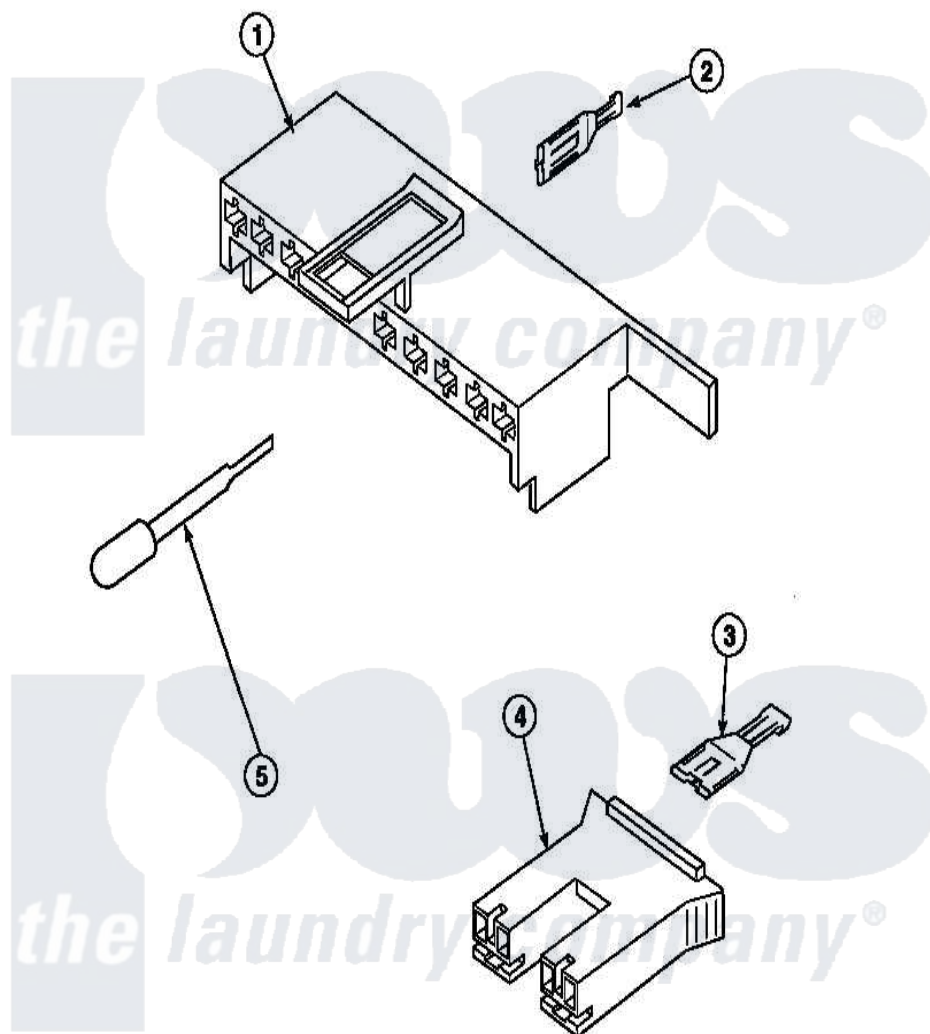

Amana LW8201W2 (BOM: PLW8201W2 B) 19 - MIXING VALVE & MOTOR CONN BLOCKS, TERM

Amana Residential Amana LW8201W2 (BOM: PLW8201W2 B) Washer Parts Parts Diagram 19 - MIXING VALVE & MOTOR CONN BLOCKS, TERM
Click on the part number to view part

Item	Original Part Number	Replaced By	Status	Part Description
1	34677			10 Circuit Plug
2	Y00188			Molex Terminal
3	Y00121		Not Available	SPADE TERMINAL(12 GAUGE) (1/4 INCH-(2) 18 GAUGE WIRES O
4	34676			Plug
"	34675		Not Available	PLUG
5	283P4			Terminal Extractor Tool