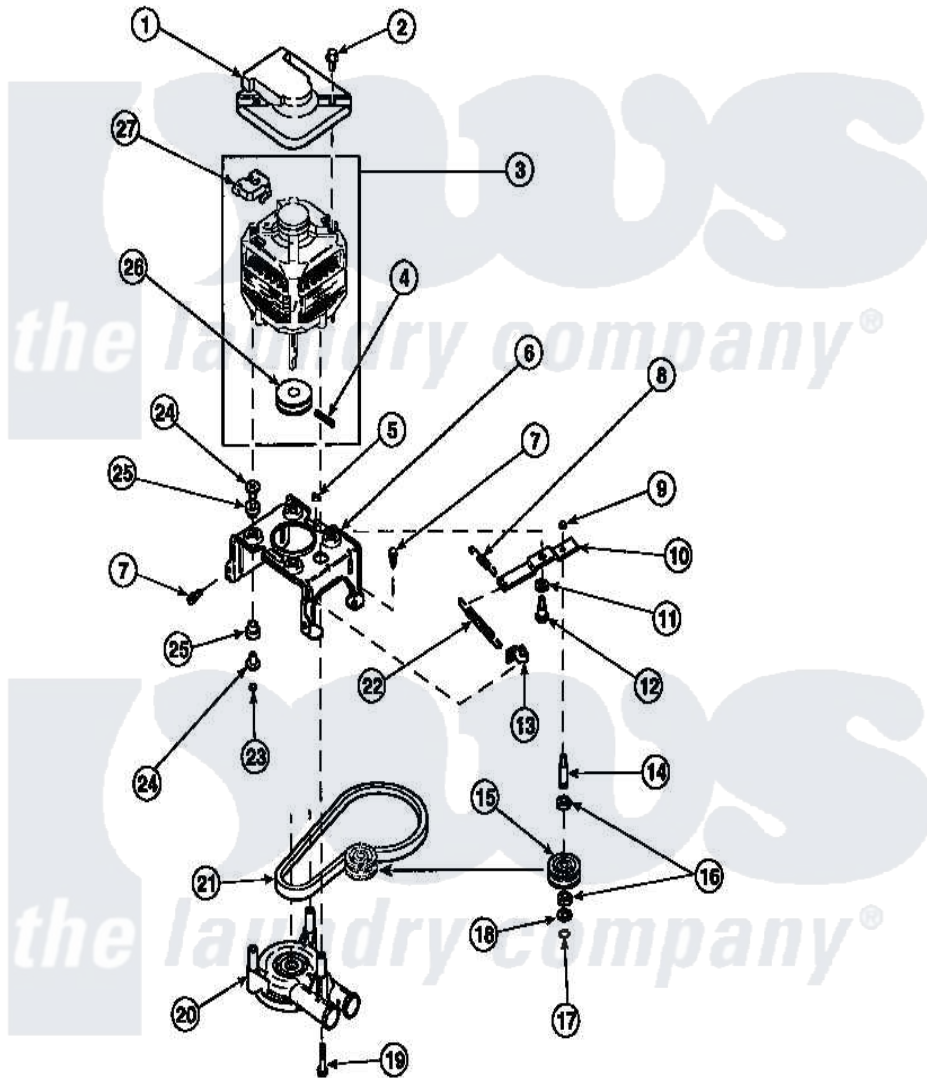

Amana LW8201W2 (BOM: PLW8201W2 B) 20 - MOTOR, MTG BRKT, BELT, PUMP & IDLER ASSY

Amana Residential Amana LW8201W2 (BOM: PLW8201W2 B) Washer Parts Parts Diagram 20 - MOTOR, MTG BRKT, BELT, PUMP & IDLER ASSY
 Click on the part number to view part

Item	Original Part Number	Replaced By	Status	Part Description
1	34754	40112301		Shield, Motor
2	36639	4312464		Screw
3	34571P	27001215		Motor W/Pulley
"	37543	37543P		Kit-Motor
4	23750			Pin, Roll
5	52566	27001225		Nut, Jam Mid Lock 1/4-20
6	34890		Not Available	BRACKET, MOTOR MOUNT
"	37415	37415P		Kit, Motor Brkt
"	37415P			Kit, Motor Brkt
7	Y31645	27001200		Screw
8	30620		Not Available	SPRING, IDLER LEVER HEL
9	28803	2221070		Clamp, Nylon
10	37443	40041002		Lever, Idler
"	31054	40041002		Lever, Idler
11	81392	40054701		Washer

12	27229	40038901	Screw, 1/4-20
13	28849		Clip, Spring
14	28802		Shaft, Idler
15	28800	Not Available	WHEEL, IDLER
16	Y29443		Washer, Felt
17	23748		Ring, Retaining
18	52549		Washer, 501 ID X3/4 Odx
19	Y34565	40063701	Screw, 10-16 x 1.75
20	36863P	27001233	Pump
21	35517		Belt, Agit/Spin
22	37366		Spring, Idler
"	37606		Spring, Idler Lever
23	35423	3400029	Nut, Adapter Plate
24	34791		Post, Mount-Motor
25	34788		Mount, Motor
26	27171	Not Available	PULLEY, MOTOR
27	35632	Not Available	SWITCH, MOTOR