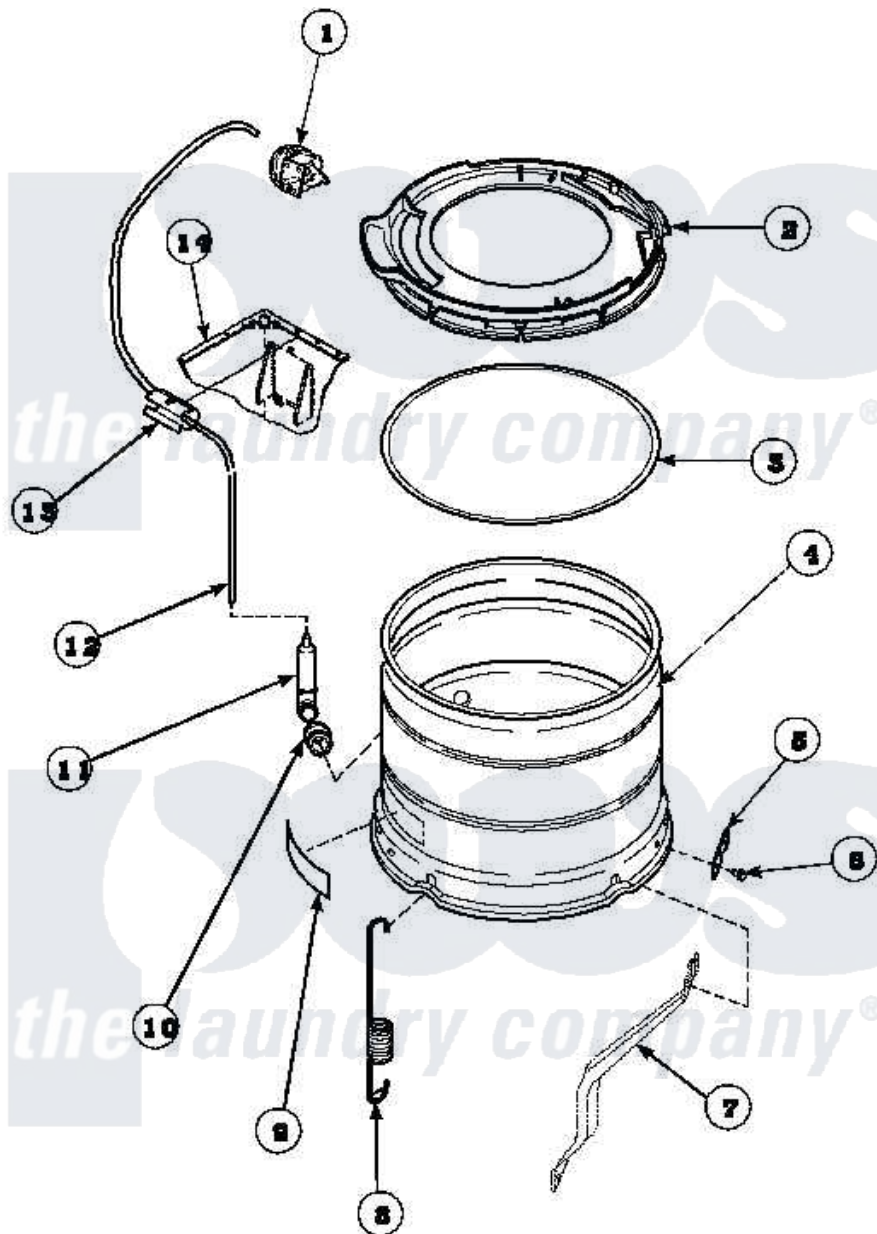

Amana LW8201W2 (BOM: PLW8201W2 B) 21 - OUTER TUB, COVER AND PRESSURE HOSE

Amana Residential Amana LW8201W2 (BOM: PLW8201W2 B) Washer Parts Parts Diagram 21 - OUTER TUB, COVER AND PRESSURE HOSE

Click on the part number to view part

Item	Original Part Number	Replaced By	Status	Part Description
1	36045	40055101		Switch, Pressure
2	36025P			Assembly, Tub Cover and Gasket
3	32857			Gasket, Tub Cover Small
4	34438P			Assembly, Outer Tub
5	27926			Plate, Leg .063
6	35369	40128701		Screw, 5/16-18 X .50
7	34471		Not Available	LEG,SUPPORT
8	35948			Spring, Leg-Large Tub
9	500049		Not Available	STICKER
10	29175	40037801		Grommet
11	30907	40008501		Assembly, Pressure Bulb
12	29213	39125		Tubing 31
13	36985		Not Available	CLIP, HOSE
14	34475P		Not Available	CABINET