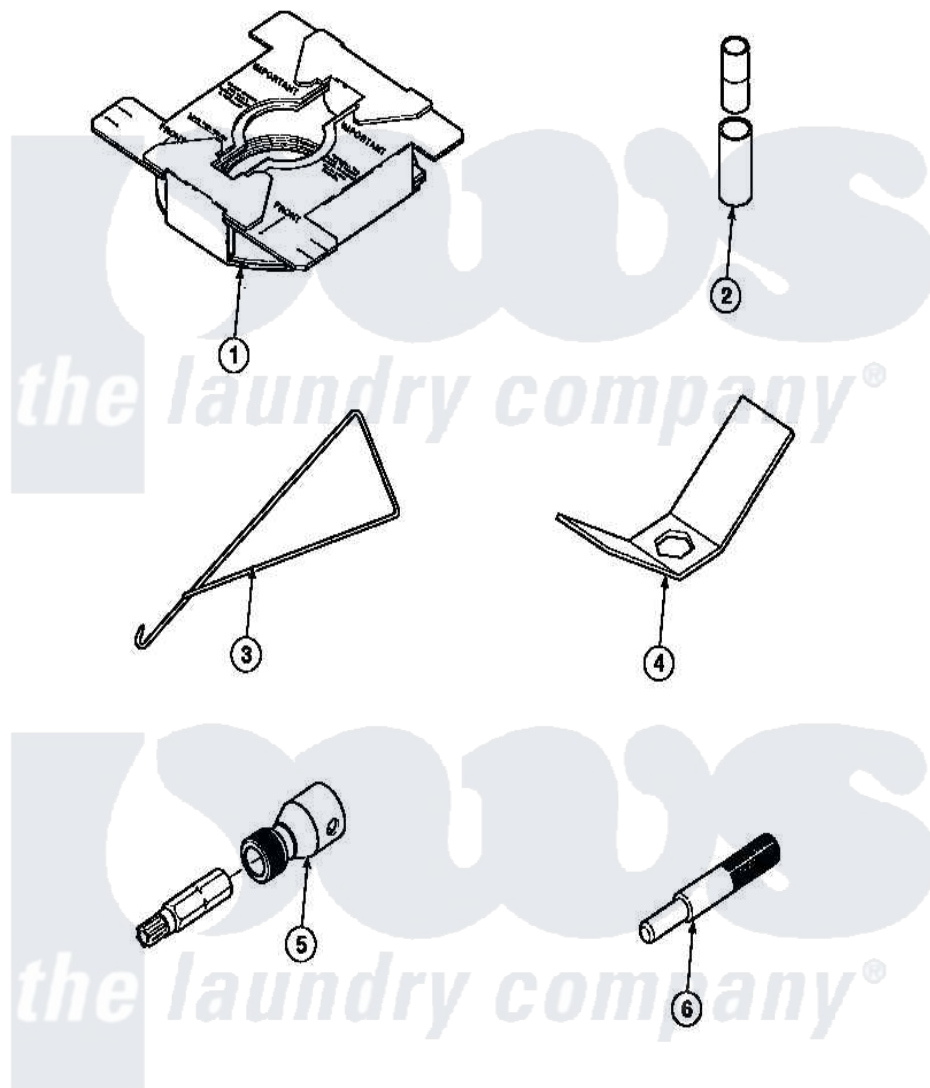

Amana LW8201W2 (BOM: PLW8201W2 B) 24 - SPECIAL TOOLS

Amana Residential Amana LW8201W2 (BOM: PLW8201W2 B) Washer Parts Parts Diagram 24 - SPECIAL TOOLS
 Click on the part number to view part

Item	Original Part Number	Replaced By	Status	Part Description
1	36926		Not Available	BRACE, SHIPPING
2	242P4			Installer, Spring
3	289P4	321P4		Hook, Spring
4	237P4	306P4		Hex Wrench
5	282P4			T25 Tamper Resistant Bit
"	24161			Torx Bit Holder
6	305P4		Not Available	TOOL, TRANSMISSION PI
NI	555P3	725P3		Kit