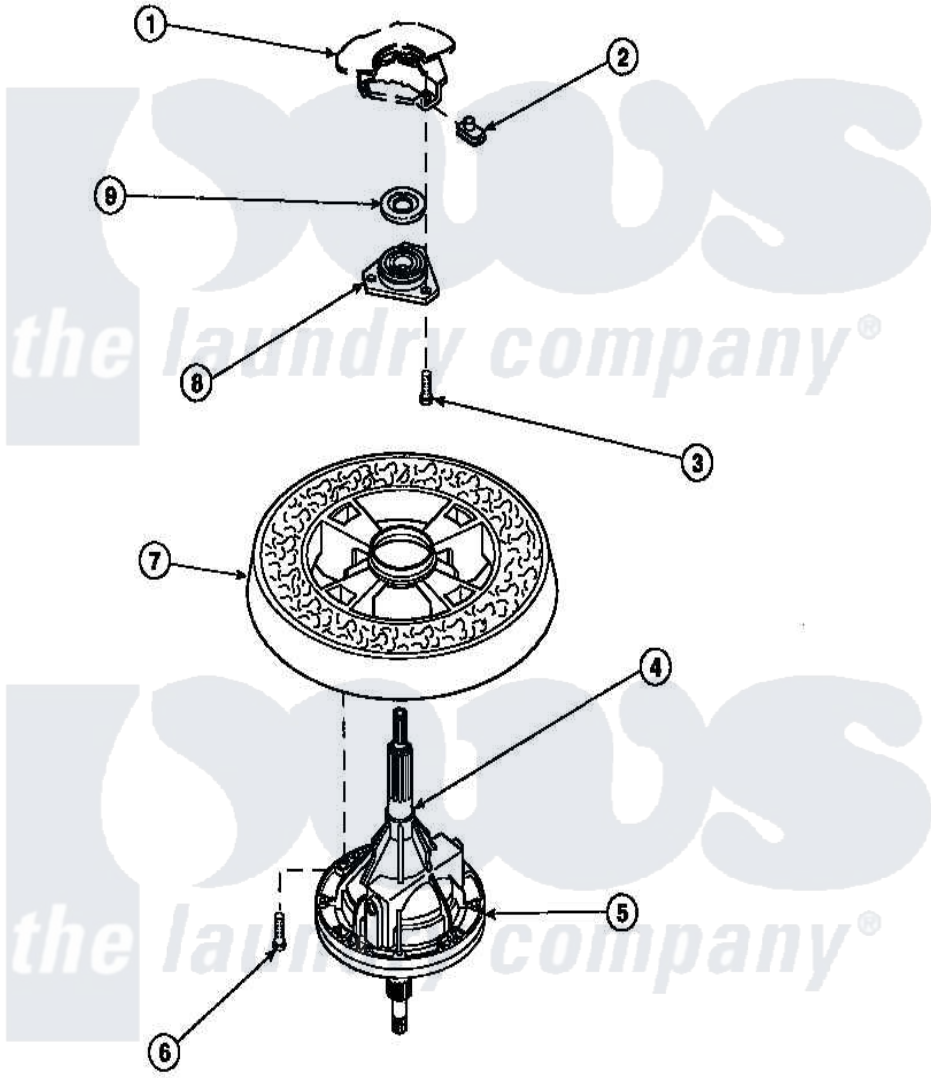

Amana LW8201W2 (BOM: PLW8201W2 B) 27 - TRANSMISSION ASSY AND BALANCE RING

Amana Residential Amana LW8201W2 (BOM: PLW8201W2 B) Washer Parts Parts Diagram 27 - TRANSMISSION ASSY AND BALANCE RING
 Click on the part number to view part

Item	Original Part Number	Replaced By	Status	Part Description
1	34438P			Assembly, Outer Tub
2	27222			Nut, Retainer 5/16-18
3	36991	3400500		Bolt, 3405245 5/16-18 X 3/4
4	27604P			Never-Seeze 1 Oz Tube
5	34526P			Assembly, Transmission
6	37047		Not Available	SCREW, CAP
7	34731		Not Available	ASSY,BALANCE RING-COMPL
8	27182	40004201P		Main Bearing Assembly
9	27187			Flinger