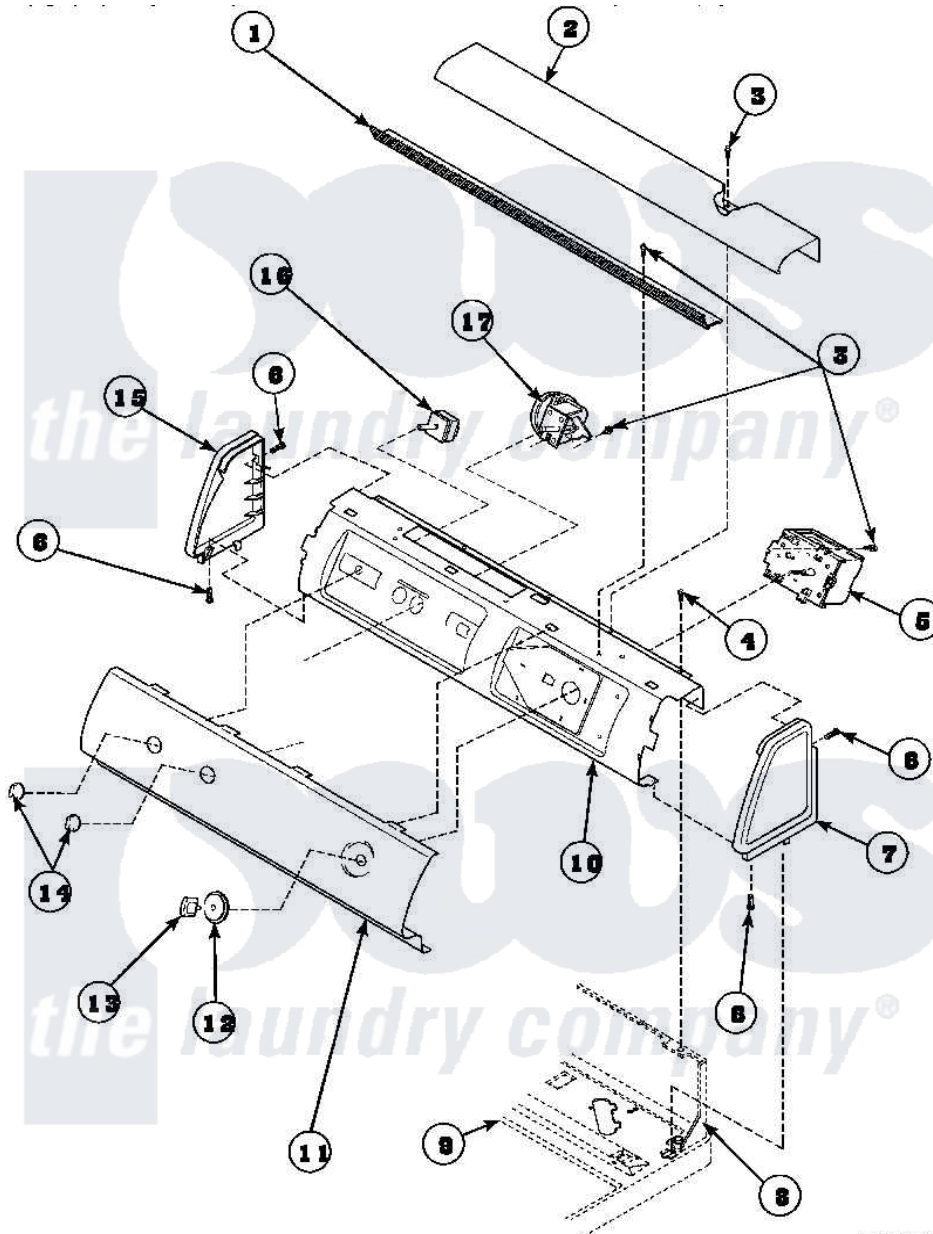

**Amana LW8201W2 (BOM: PLW8201W2B) 09 - GRAPHIC PANEL, CTRL
MTG PLATE AND CTRLS**

Amana Residential Amana LW8201W2 (BOM: PLW8201W2B) Washer Parts Parts Diagram 09 - GRAPHIC PANEL, CTRL MTG PLATE AND CTRLS
Click on the part number to view part

Item	Original Part Number	Replaced By	Status	Part Description
1	Y34826		Not Available	DIFFUSER,LAMP-CLEAR
2	34824		Not Available	TOP COVER
3	23962	W10116760		Screw
4	34904	489355		Screw, 8 X 1/2
5	31239	31239P		Timer 3 Cycle Package
6	501086	90767		Screw, 8A X 3/8 HeX Washer Head Tapping
7	34817		Not Available	END CAP(RIGHT)
8	34903		Not Available	PANEL, BACK HOOD (USE 37782)
9	34902_P		Not Available	CABINET TOP
10	34821		Not Available	CONTROL MOUNTING PLATE
11	38106		Not Available	PANEL, GRAPHICS
12	36700		Not Available	TIMER KNOB SKIRT
13	35333		Not Available	TIMER KNOB

14	36701	Not Available	KNOB, TEMP
15	34818	Not Available	END CAP(LEFT)
16	35115		Switch, TemPerature 3 P
17	36045	40055101	Switch, Pressure