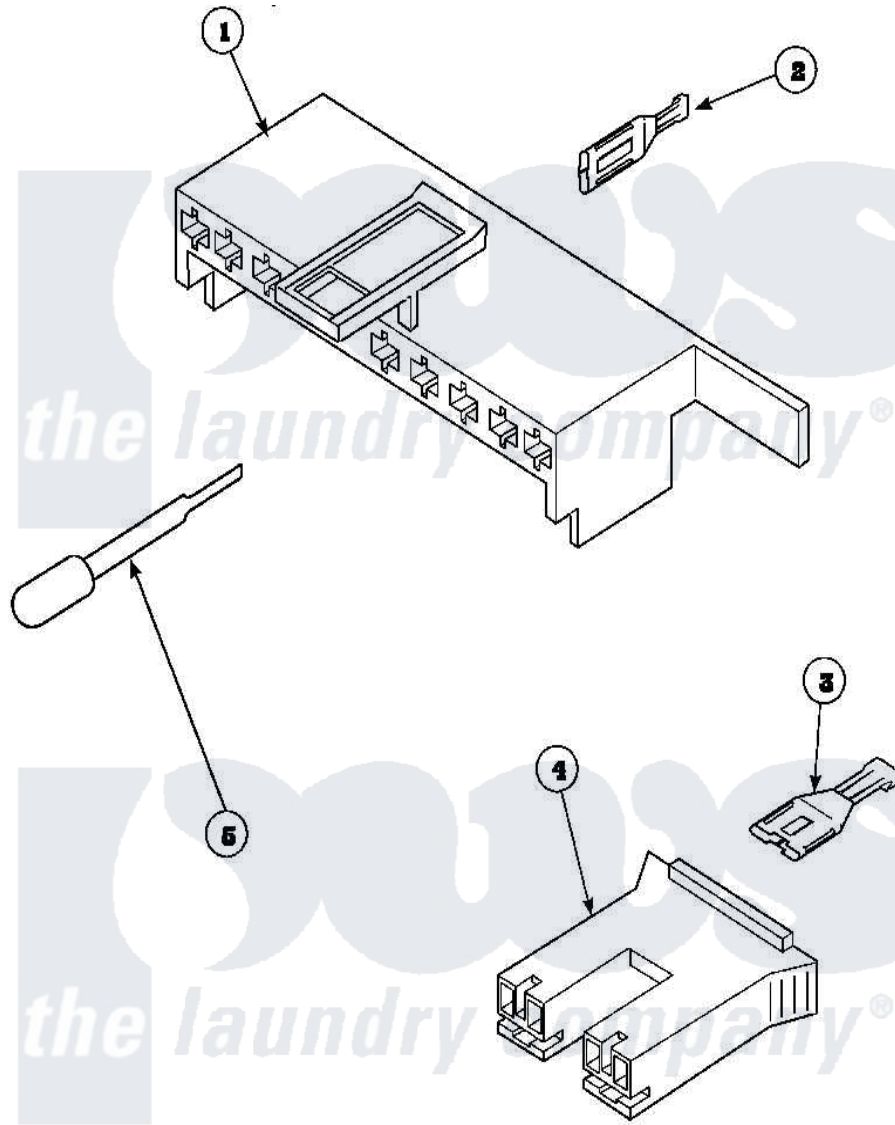

**Amana LW8201W2 (BOM: PLW8201W2B) 11 - MIXING VLV, CONN
BLOCKS, TERM, EXTRACTOR**

Amana Residential Amana LW8201W2 (BOM: PLW8201W2B) Washer Parts Parts Diagram 11 - MIXING VLV, CONN
BLOCKS, TERM, EXTRACTOR
Click on the part number to view part

Item	Original Part Number	Replaced By	Status	Part Description
1	34677			10 Circuit Plug
2	Y00188			Molex Terminal
3	Y00121		Not Available	SPADE TERMINAL(12 GAUGE) (1/4 INCH-(2) 18 GAUGE WIRES O
4	34676			Plug
"	34675		Not Available	PLUG
5	283P4			Terminal Extractor Tool
NI	36484			Harness Hood
"	36278			Harness, Wire