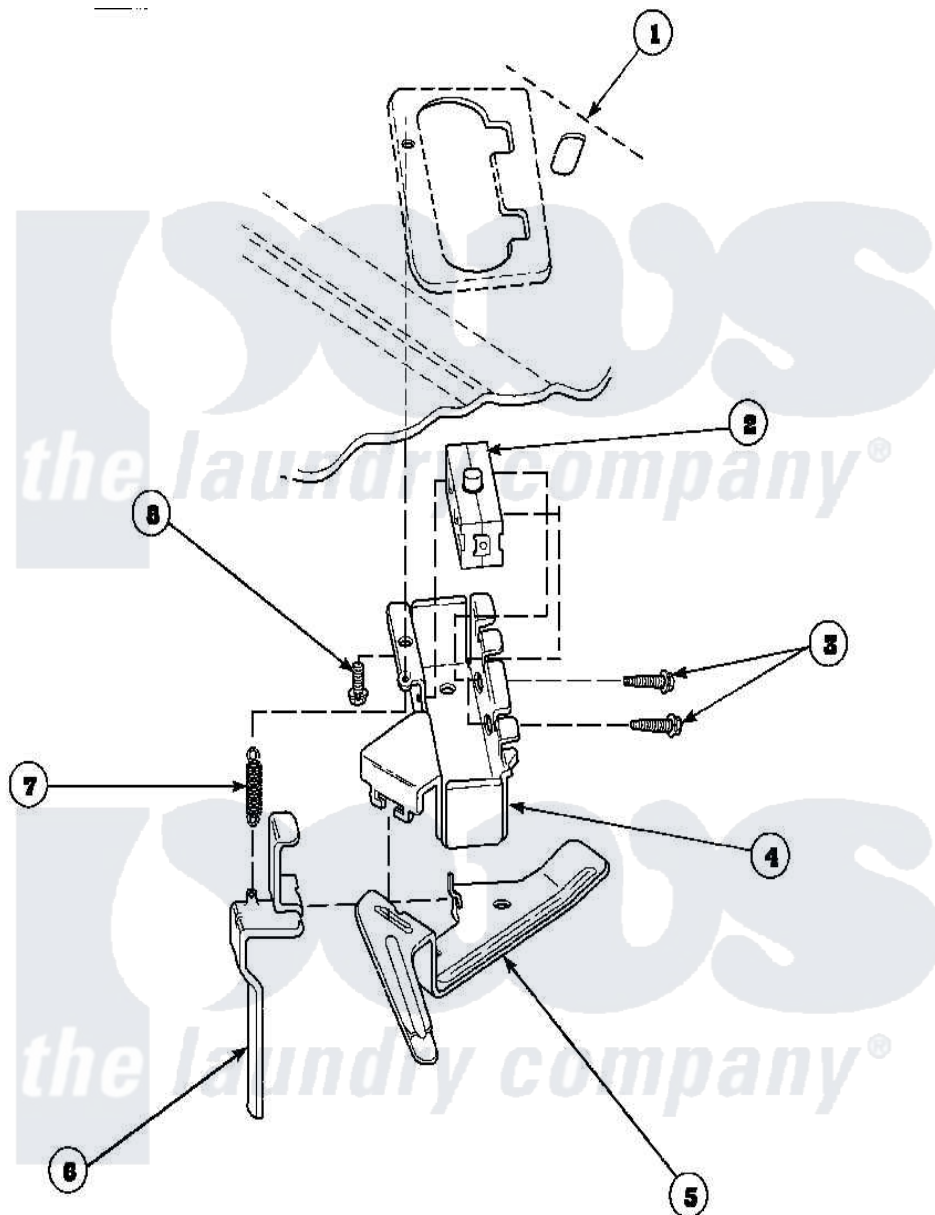

# Amana LW8201W2 (BOM: PLW8201W2B) 14 - OUT-OF-BALANCE SWITCH

W240223A

Amana Residential Amana LW8201W2 (BOM: PLW8201W2B) Washer Parts Parts Diagram 14 - OUT-OF-BALANCE SWITCH

[Click on the part number to view part](#)

Item	Original Part Number	Replaced By	Status	Part Description
1	34902_P		Not Available	CABINET TOP
2	33445	<a href="#">27001095</a>		Switch, Lid
3	<a href="#">36510</a>			Screw
4	<a href="#">36497P</a>			Kit, Switch Holder
5	<a href="#">33441</a>			Arm, Actuator
6	<a href="#">33442</a>			Lever, Unbalanced Load
7	<a href="#">33443</a>			Spring
8	23962	<a href="#">W10116760</a>		Screw