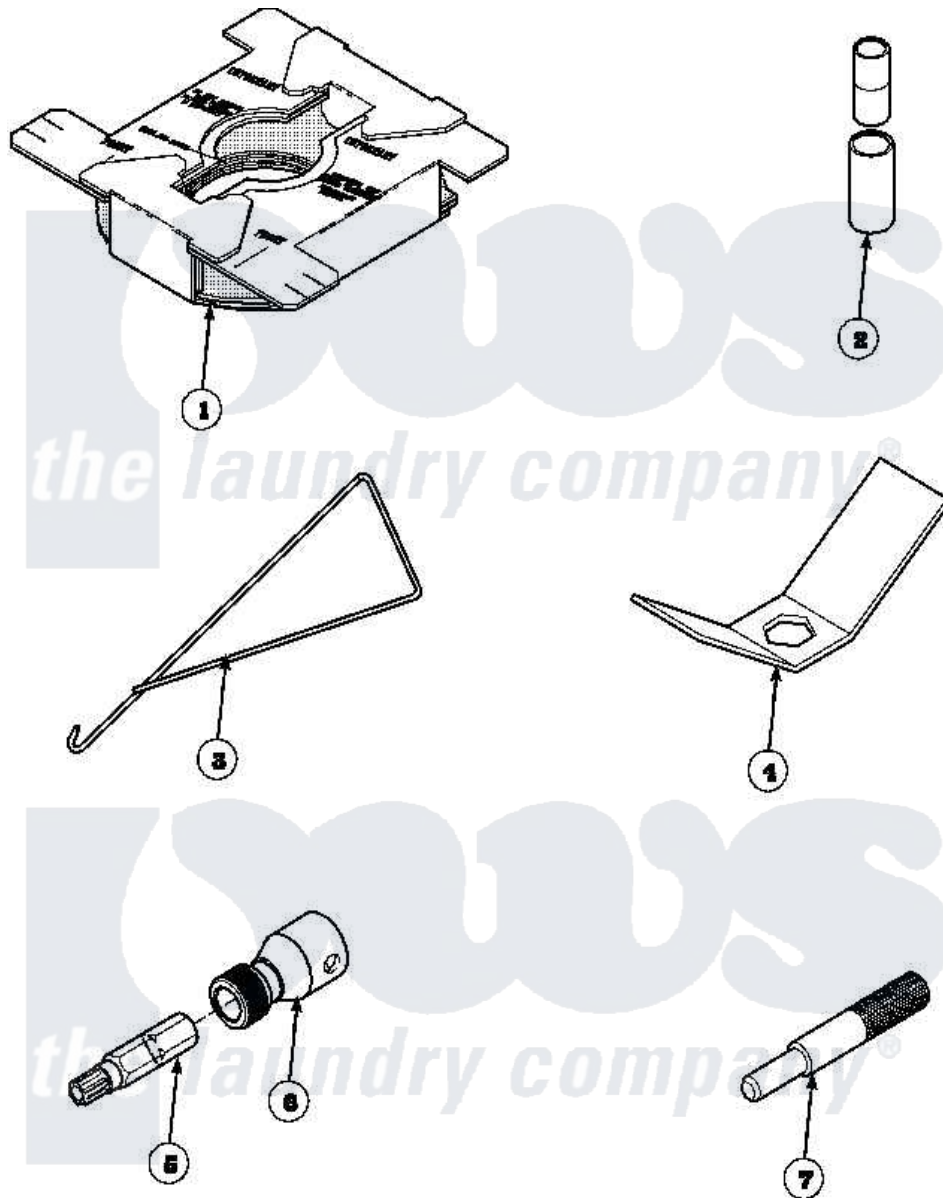

# Amana LW8201W2 (BOM: PLW8201W2B) 16 - SPECIAL TOOLS

Amana Residential Amana LW8201W2 (BOM: PLW8201W2B) Washer Parts Parts Diagram 16 - SPECIAL TOOLS  
 Click on the part number to view part

W1030588

Item	Original Part Number	Replaced By	Status	Part Description
1	36926		Not Available	BRACE, SHIPPING
2	<a href="#">242P4</a>			Installer, Spring
3	289P4	<a href="#">321P4</a>		Hook, Spring
4	237P4	<a href="#">306P4</a>		Hex Wrench
5	<a href="#">282P4</a>			T25 Tamper Resistant Bit
6	<a href="#">24161</a>			Torx Bit Holder
7	305P4		Not Available	TOOL, TRANSMISSION PI
NI	555P3	<a href="#">725P3</a>		Kit