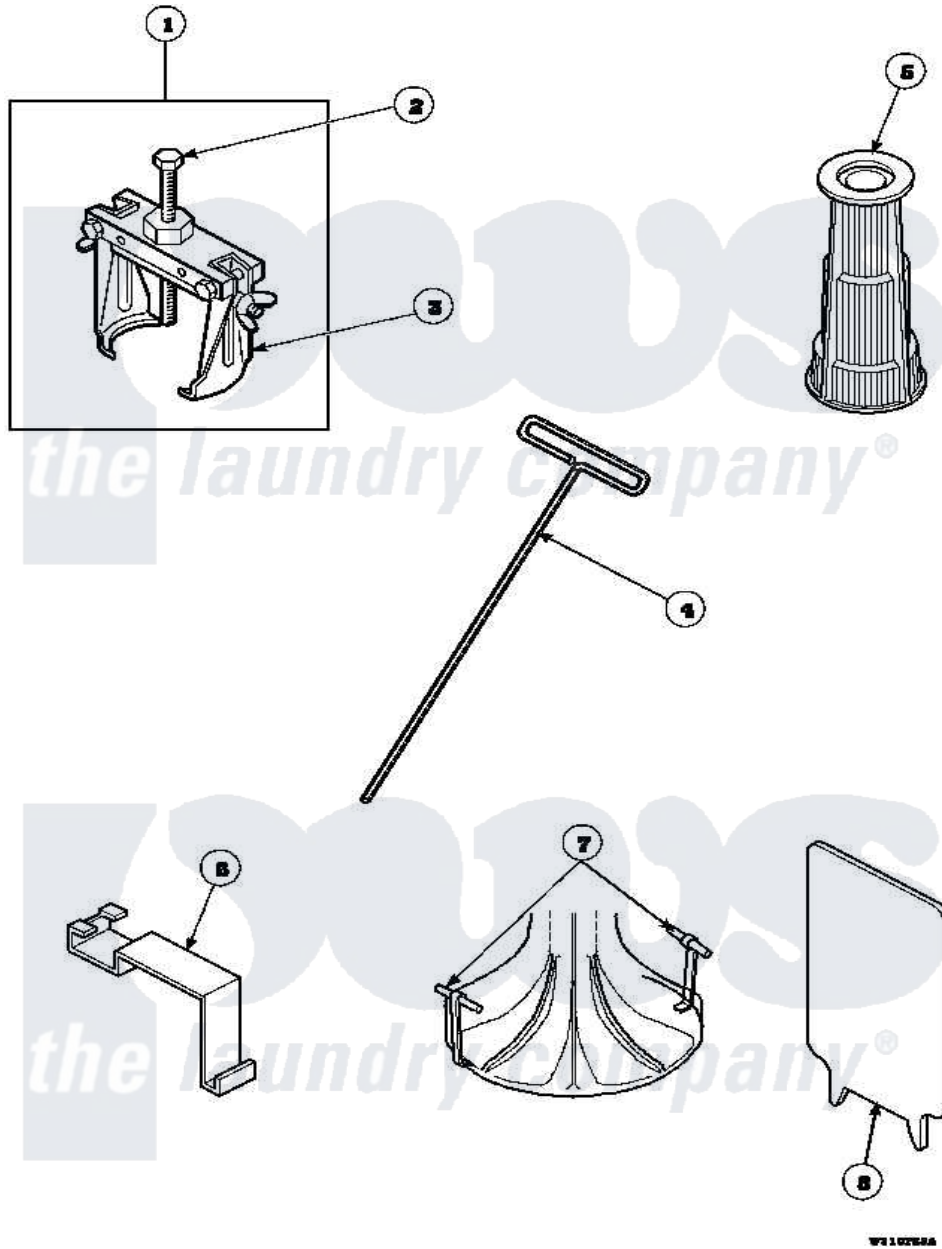

# Amana LW8201W2 (BOM: PLW8201W2B) 17 - SPECIAL TOOLS

Amana Residential Amana LW8201W2 (BOM: PLW8201W2B) Washer Parts Parts Diagram 17 - SPECIAL TOOLS

Click on the part number to view part

Item	Original Part Number	Replaced By	Status	Part Description
1	<a href="#">294P4</a>			Bell Tool
2	<a href="#">294P4B</a>			Drive Bell Bolt
3	<a href="#">294P4A</a>			Jaw, Drive Bell Tool
4	291P4		Not Available	WRENCH, T - ALLEN
5	<a href="#">293P4</a>			Seal Tool
6	<a href="#">273P4</a>			Tub Cover Gasket Tool
7	<a href="#">254P4P</a>			Agitator Hooks
8	<a href="#">272P4</a>			Tool, Lid Switch Instal
NI	555P3	<a href="#">725P3</a>		Kit