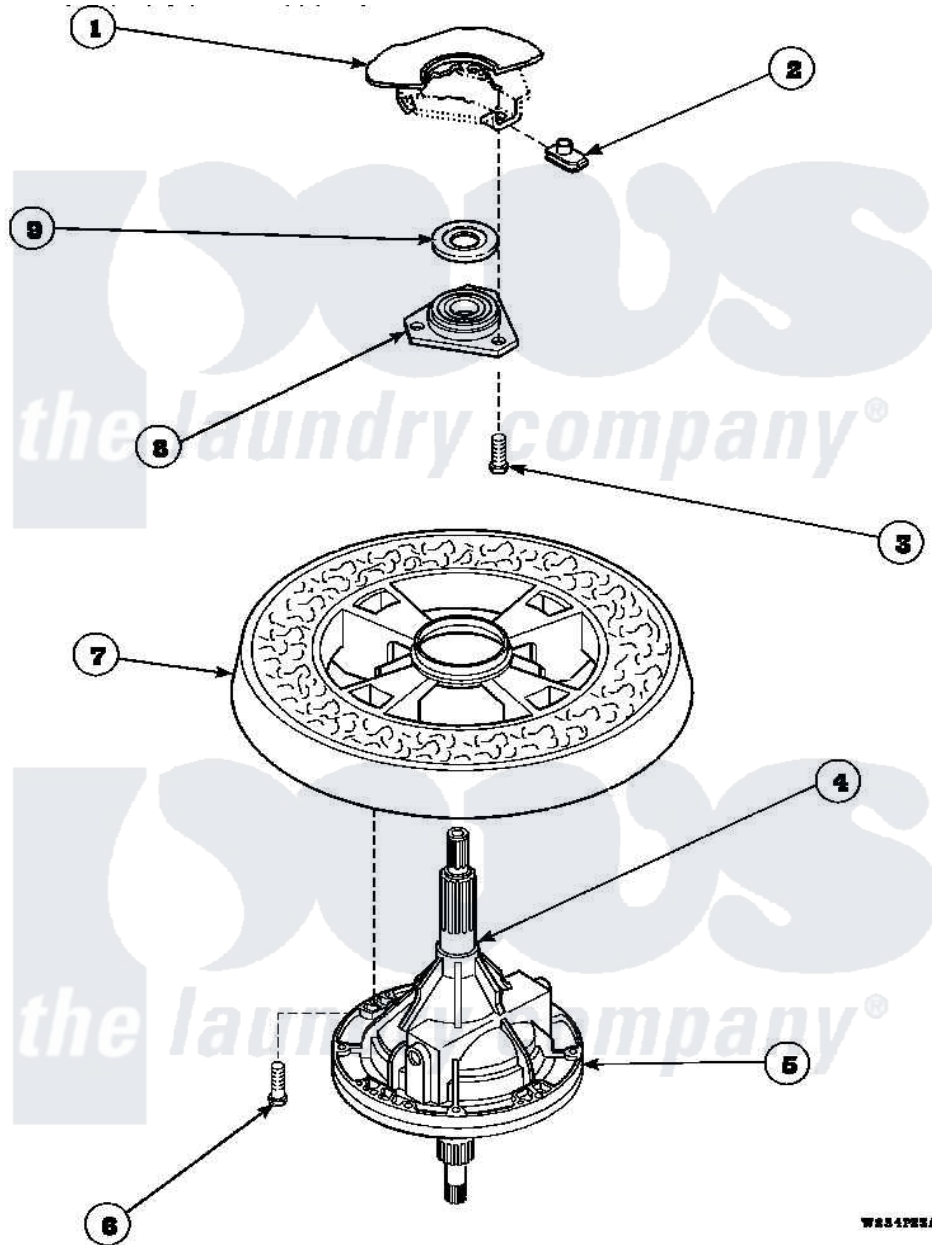

Amana LW8201W2 (BOM: PLW8201W2B) 19 - TRANSMISSION ASSY AND BALANCING RING

W251P25A

Amana Residential Amana LW8201W2 (BOM: PLW8201W2B) Washer Parts Parts Diagram 19 - TRANSMISSION ASSY AND BALANCING RING

Click on the part number to view part

Item	Original Part Number	Replaced By	Status	Part Description
1	34439P			Outer Tub
2	27222			Nut, Retainer 5/16-18
3	36991	3400500		Bolt, 3405245 5/16-18 X 3/4
4	27604P			Never-Seeze 1 Oz Tube
5	34526P			Assembly, Transmission
6	37047		Not Available	SCREW, CAP
7	34731		Not Available	ASSY,BALANCE RING-COMPL
8	27182	40004201P		Main Bearing Assembly
9	27187			Flinger