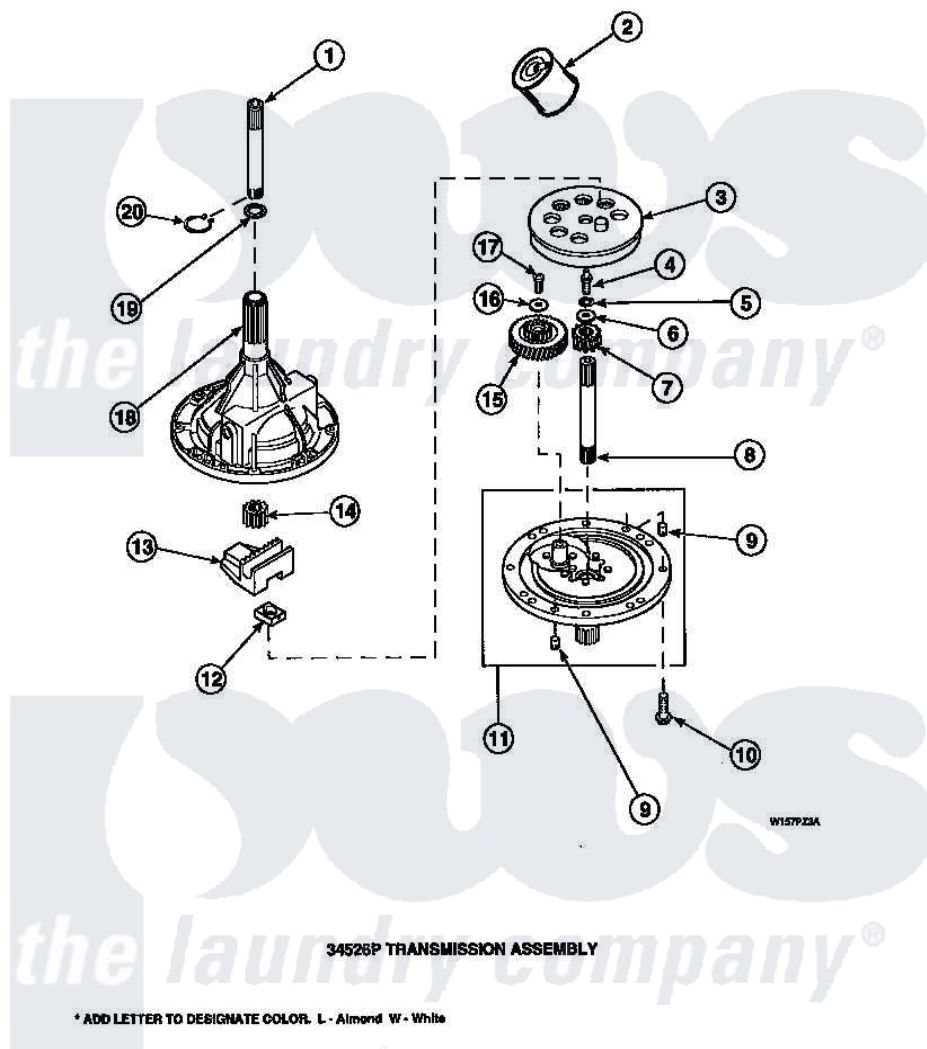

# Amana LW8203L2 (BOM: PLW8203L2 A) 01 - 34526P TRANSMISSION ASSY

Amana Residential Amana LW8203L2 (BOM: PLW8203L2 A) Washer Parts Parts Diagram 01 - 34526P TRANSMISSION ASSY

[Click on the part number to view part](#)

Item	Original Part Number	Replaced By	Status	Part Description
1	<a href="#">Y36570</a>			Shaft, Output
2	<a href="#">27243P</a>			Oil, CW Transmission F-
3	<a href="#">26577</a>			Assembly, Gear And Stud
4	27030		Not Available	SCREW, 1/4-20 SPECIAL
5	<a href="#">21456</a>			Lockwasher, 1/4 Intshkp
6	26509	<a href="#">40041501</a>		Washer
7	<a href="#">36562</a>			Pinion, Drive
8	<a href="#">34853</a>			Shaft, Input
9	<a href="#">27172</a>			Pin, Dowel
10	32814		Not Available	SCREW, 1/4-20X7/8 SERRA
11	<a href="#">38290</a>			Assembly, Cover
12	<a href="#">26493</a>			Slide
13	<a href="#">Y31526</a>			Rack
14	<a href="#">27003</a>			Pinion, Agitator
15	<a href="#">29161</a>			Gear, Reduction

16	29260	Not Available	WASHER
17	<a href="#">29273</a>		Screw, 1/4-20 X 3/8
18	33223	Not Available	ASSY, TRANSMISSION CASE
19	<a href="#">35092</a>		Washer, 3628id X 1.00 X .056
20	<a href="#">27197</a>		Ring, Retaining
NI	37577P	Not Available	SEALANT