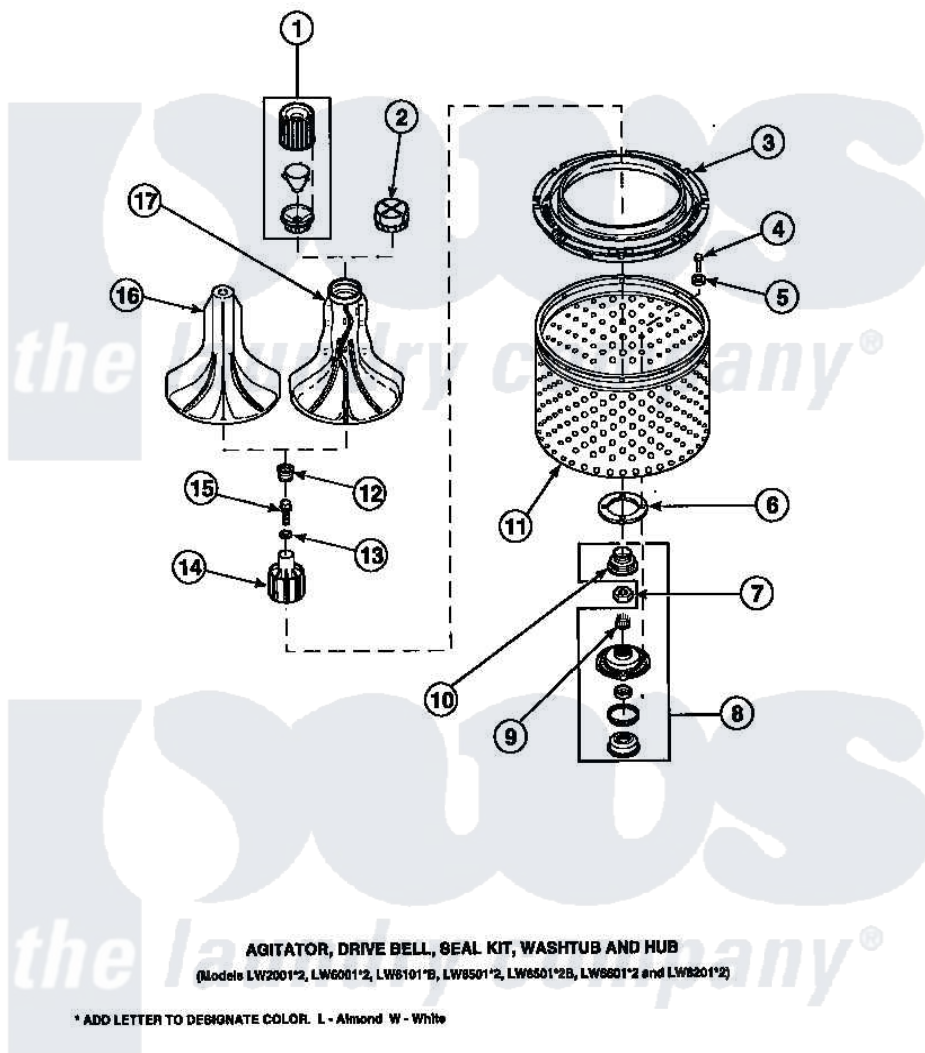

**Amana LW8203L2 (BOM: PLW8203L2 A) 02 - AGITATOR/DRIVE
BELL/SEAL KIT/TUB & HUB**

Amana Residential Amana LW8203L2 (BOM: PLW8203L2 A) Washer Parts Parts Diagram 02 - AGITATOR/DRIVE
BELL/SEAL KIT/TUB & HUB
Click on the part number to view part

Item	Original Part Number	Replaced By	Status	Part Description
1	36542	40002101W		Assembly, Fabric Softner
2	36515			Cap, Agitator
3	35035			Guard, Clothes
4	27202	W10116787		Screw
5	28094			Gasket
7	Y29220	40016301		Nut, Lock
8	495P3	R9900552		Hub And Seal
9	29728	40008301		Insert, Spline
10	36425	40016101		Seal, Bell Drive
12	36511	40008401		Plug, Bell
13	36472			O-Ring
15	34288	40065102		Screw, Shoulder 1/4
16	33513			Agitator, Short-Coin
17	33174	40000501W		Agitator, Flex Vane