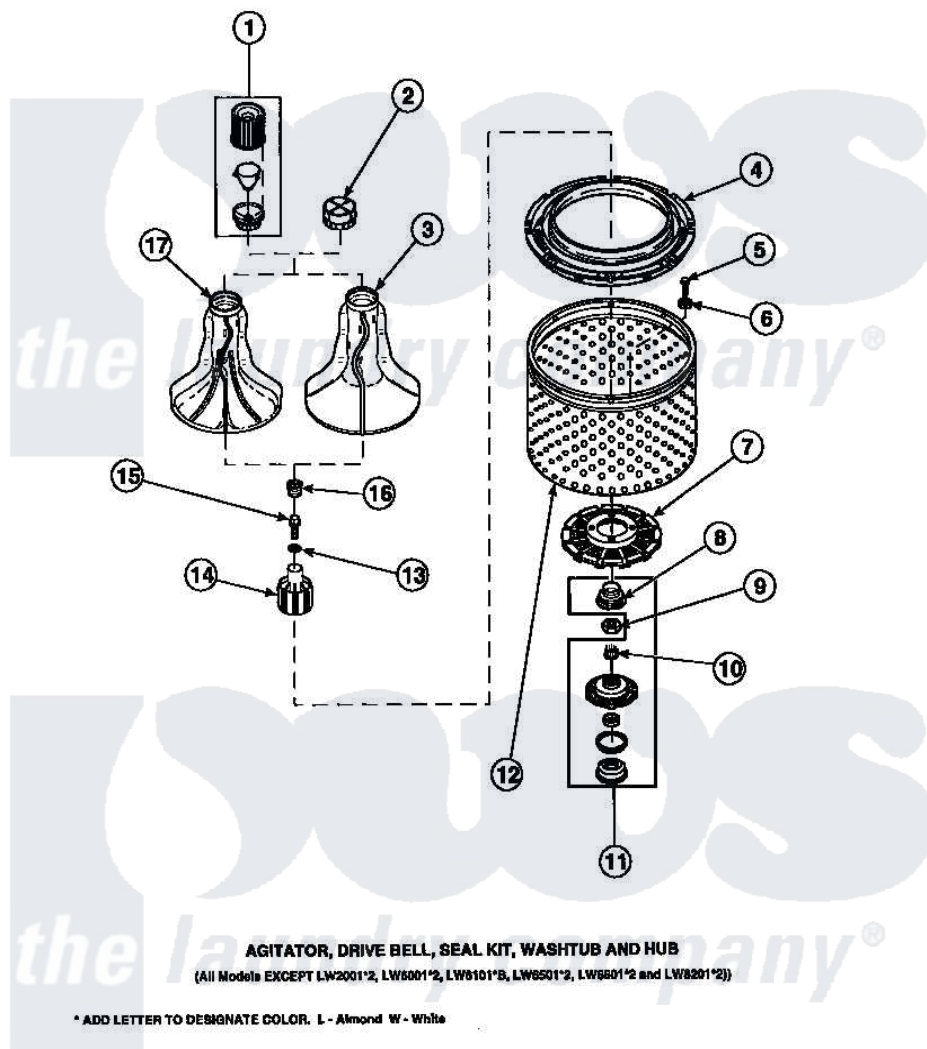

Amana LW8203L2 (BOM: PLW8203L2 A) 03 - AGITATOR/DRIVE BELL/SEAL KIT/TUB & HUB

Amana Residential Amana LW8203L2 (BOM: PLW8203L2 A) Washer Parts Parts Diagram 03 - AGITATOR/DRIVE BELL/SEAL KIT/TUB & HUB
 Click on the part number to view part

Item	Original Part Number	Replaced By	Status	Part Description
2	36515			Cap, Agitator
4	35035			Guard, Clothes
5	27202	W10116787		Screw
6	28094			Gasket
7	32998	39371		Filter Lin
8	36425	40016101		Seal, Bell Drive
9	Y29220	40016301		Nut, Lock
10	29728	40008301		Insert, Spline
11	495P3	R9900552		Hub And Seal
12	34518P		Not Available	WASHTUB STAINLESS STEEL
"	33503P	39240P		Wash Tub
13	36472			O-Ring
14	36443P	R9900189		Kit, Drive Bell And Seal
15	34288	40065102		Screw, Shoulder 1/4