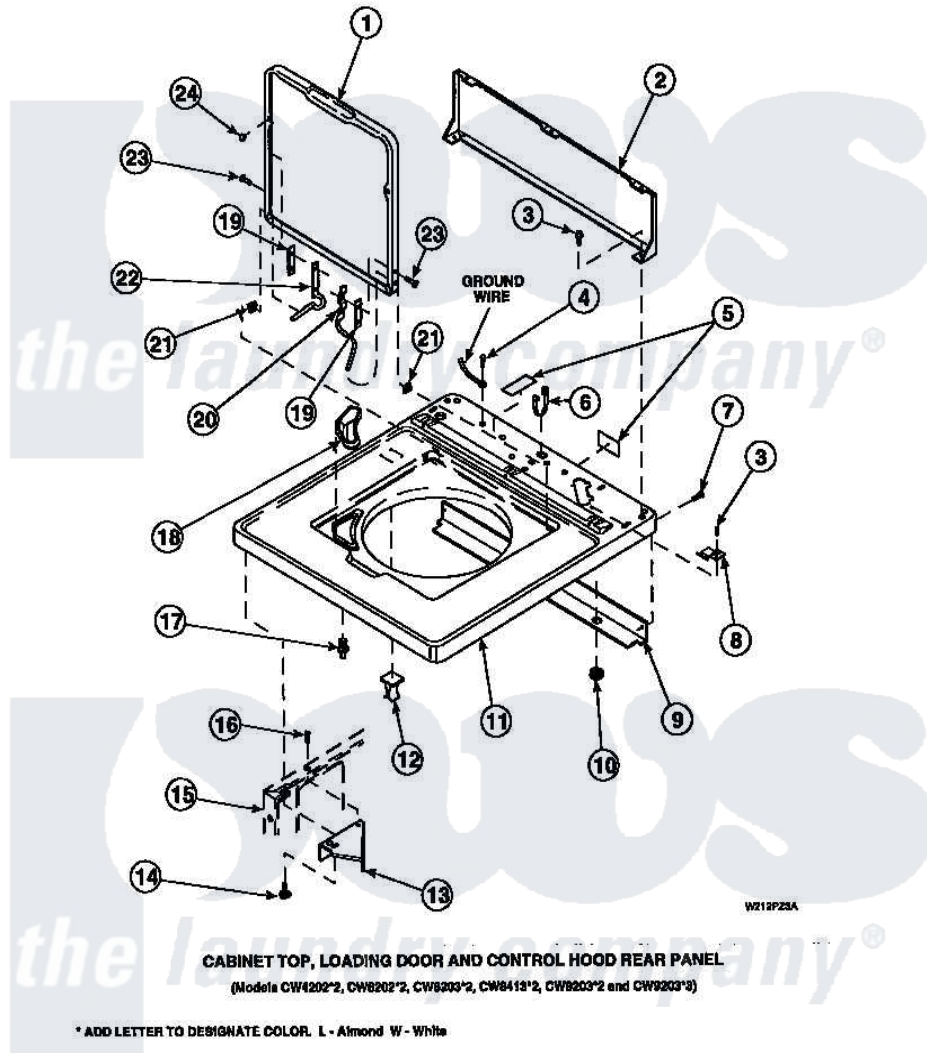

Amana LW8203L2 (BOM: PLW8203L2 A) 05 - CAB TOP/LOADING DR & CTRL HOOD REAR PAN

Amana Residential Amana LW8203L2 (BOM: PLW8203L2 A) Washer Parts Parts Diagram 05 - CAB TOP/LOADING DR & CTRL HOOD REAR PAN
 Click on the part number to view part

Item	Original Part Number	Replaced By	Status	Part Description
2	34903		Not Available	PANEL, BACK HOOD (USE 37782)
3	23962	W10116760		Screw
4	52909			Screw, 10B-16 X 1/2 HeX
6	21903	211881		Grommet, Cord Part Not Used-Gas Models Only
7	27196	27001200		Screw
8	35887	40063901		Clip, Hold Down
11	34902P		Not Available	TOP
12	36519		Not Available	CLIP
13	36034			Bracket, Director-Module
14	Y31644	27001200		Screw
15	34475P		Not Available	CABINET
16	36035		Not Available	SCREW,8-18X3/8 PHIL FLT HD
17	56534			Barrel, Support

18	34776	Not Available	DISPENSER,BLEACH
19	34338		Gasket, Hinge
20	36437		Hinge, Lid R
21	33446	40008201	Bushing, Hinge
22	36513		Hinge, Left
23	34337	W10119828	Screw, Lid Hinge Mounting
24	21685	40038001	Bumper