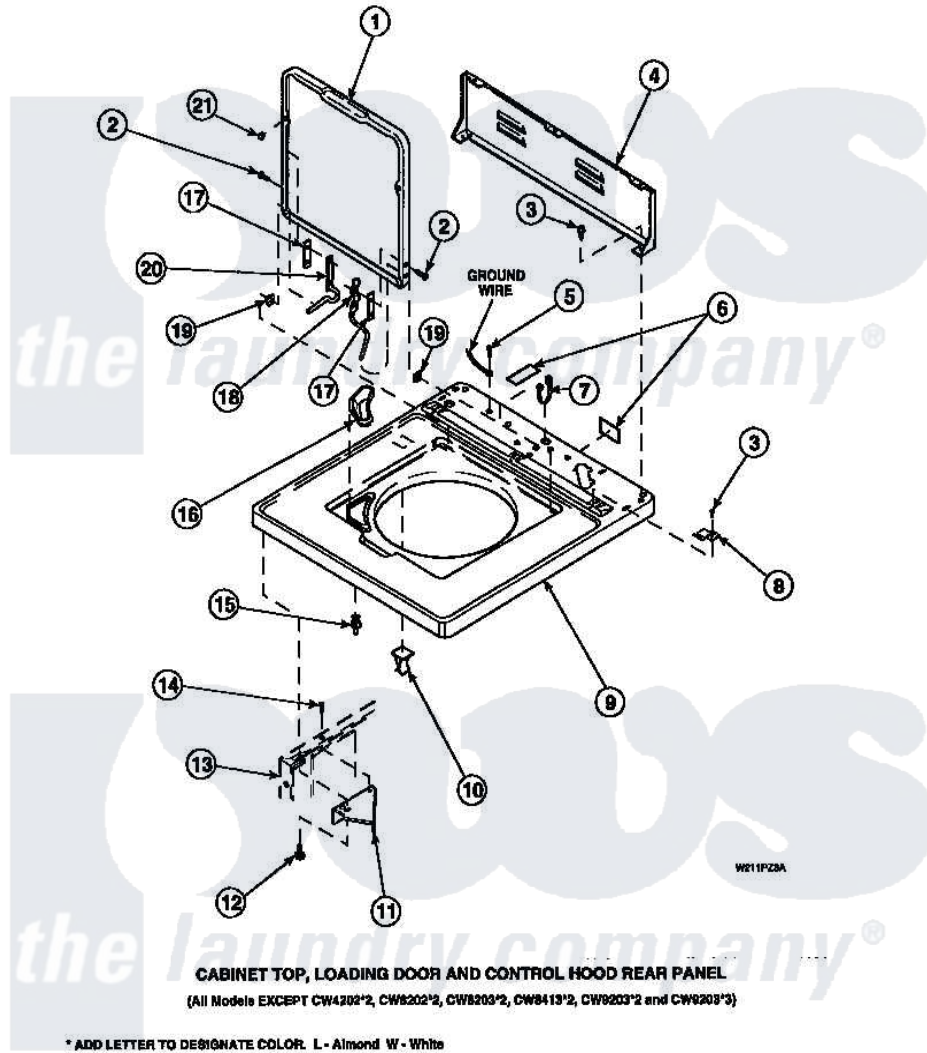

Amana LW8203L2 (BOM: PLW8203L2 A) 06 - CAB TOP/LOADING DR & CTRL HOOD REAR PAN

Amana Residential Amana LW8203L2 (BOM: PLW8203L2 A) Washer Parts Parts Diagram 06 - CAB TOP/LOADING DR & CTRL HOOD REAR PAN  
 Click on the part number to view part

Item	Original Part Number	Replaced By	Status	Part Description
1	33541P		Not Available	LID
2	34337	<a href="#">W10119828</a>		Screw, Lid Hinge Mounting
3	23962	<a href="#">W10116760</a>		Screw
4	34903		Not Available	PANEL, BACK HOOD (USE 37782)
5	<a href="#">52909</a>			Screw, 10B-16 X 1/2 HeX
6	24903		Not Available	STICKER,DISCONNECT POW
7	21903	<a href="#">211881</a>		Grommet, Cord Part Not Used-Gas Models Only
8	35887	<a href="#">40063901</a>		Clip, Hold Down
9	34902P		Not Available	TOP
10	36519		Not Available	CLIP
11	<a href="#">36034</a>			Bracket, Director-Module
12	Y31644	<a href="#">27001200</a>		Screw
13	34475P		Not Available	CABINET

14	36035	Not Available	SCREW,8-18X3/8 PHIL FLT HD
15	<a href="#">56534</a>		Barrel, Support
16	34776	Not Available	DISPENSER,BLEACH
17	<a href="#">34338</a>		Gasket, Hinge
18	<a href="#">36437</a>		Hinge, Lid R
19	33446	<a href="#">40008201</a>	Bushing, Hinge
20	<a href="#">36513</a>		Hinge, Left
21	21685	<a href="#">40038001</a>	Bumper
NI	<a href="#">26594P</a>		Grease, Silicone - 2 Oz Tube