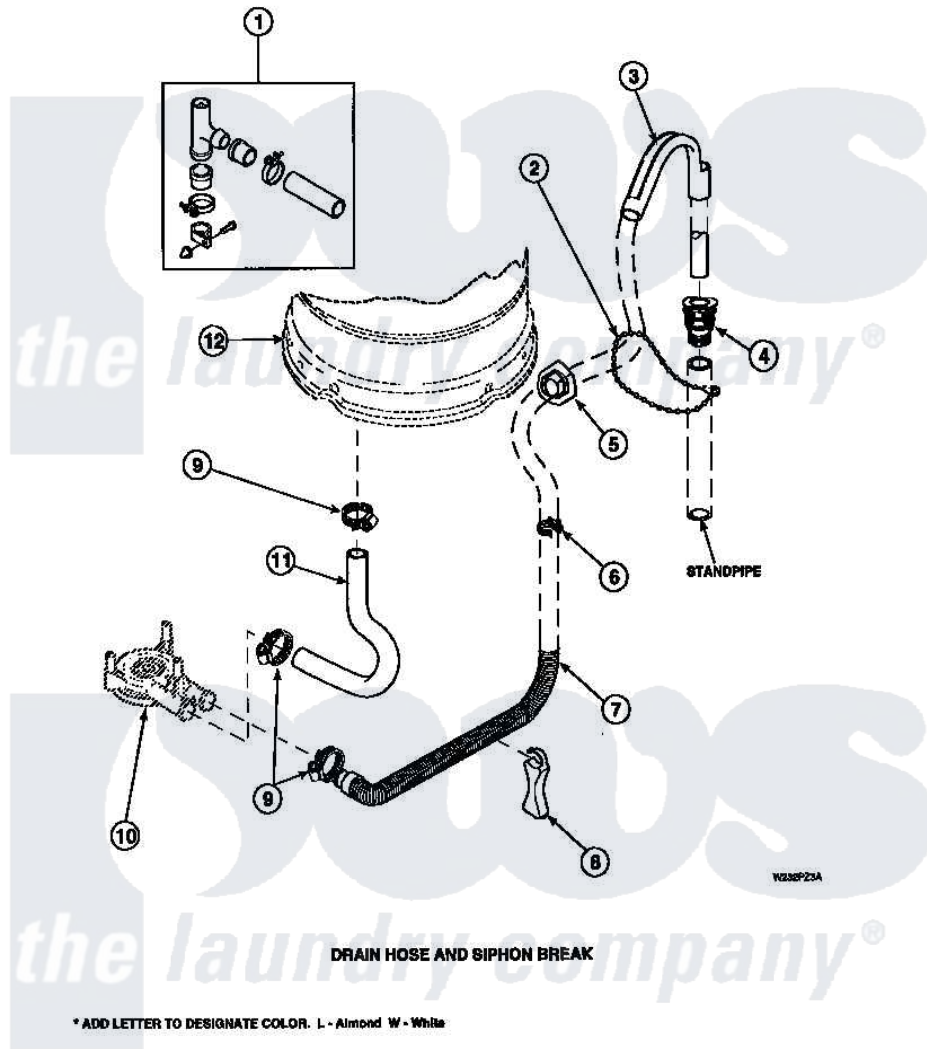

Amana LW8203L2 (BOM: PLW8203L2 A) 07 - DRAIN HOSE AND SIPHON BREAK

Amana Residential Amana LW8203L2 (BOM: PLW8203L2 A) Washer Parts Parts Diagram 07 - DRAIN HOSE AND SIPHON BREAK

Click on the part number to view part

Item	Original Part Number	Replaced By	Status	Part Description
1	562P3	76660		Break-Sphn
2	33489	8539404		Tie-Wire
3	33615	22003814		Retainer, Drain Hose
4	36878	40008101		Adapter, Standpipe
5	32219			Relief, Strain
6	36014			Clip, Retainer-Hose
7	37245	40053901		Hose, Drain
8	36522			Hose Support
"	35487			Support, Hose
9	36802	285655		Clamp, Hose
10	36863P	27001233		Pump
11	35753			Hose, Tub To Pump-Ddp
"	35752			Hose, Tub To Pump-Ddp
12	34438P			Assembly, Outer Tub
"	34439P			Outer Tub