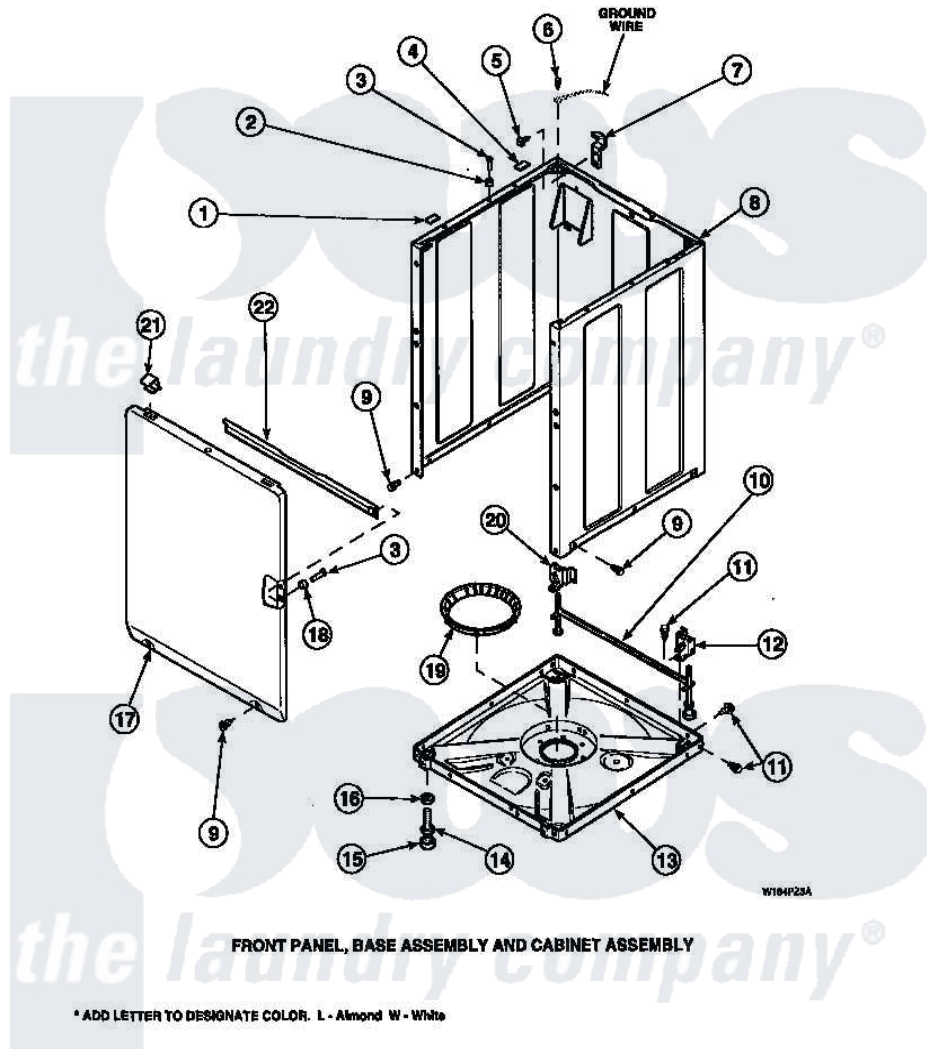

# Amana LW8203L2 (BOM: PLW8203L2 A) 08 - FRONT PANEL, BASE ASSY AND CABINET ASSY

Amana Residential Amana LW8203L2 (BOM: PLW8203L2 A) Washer Parts Parts Diagram 08 - FRONT PANEL, BASE ASSY AND CABINET ASSY  
 Click on the part number to view part

Item	Original Part Number	Replaced By	Status	Part Description
1	<a href="#">Y56128</a>			Pad, Bumper
2	56079	<a href="#">505187</a>		Locator, Panel
3	32671	<a href="#">Y014874</a>		Screw, Idler Arm And Sleeve
4	<a href="#">36226</a>			Pad, Bumper .25
5	34499		Not Available	SCREW, No.10B X 1/4 TAP IN HX
6	23962	<a href="#">W10116760</a>		Screw
7	<a href="#">Y27103</a>			Hinge, Hold-Down Lug
8	34475P		Not Available	CABINET
9	27196	<a href="#">27001200</a>		Screw
10	<a href="#">34443</a>			Assembly, Leg And Stabilier
11	35148		Not Available	SCREW, 1/4-14 X 3/8 HX HD
12	36036		Not Available	BRACKET, SLL-RIGHT
13	<a href="#">36599P</a>			Assembly Nut/ Leg Base
"	<a href="#">34434P</a>			Assembly Nut/Leg Base

14	Y34319	<a href="#">22003428</a>	Leg, Adjustable
15	34318	<a href="#">40016001</a>	Foot, Rubber
16	Y21899	<a href="#">40038101</a>	Nut, Leg
17	34656P	Not Available	NOT GOOD No. SEE NOTE PNL, FRONT
18	<a href="#">28102</a>		Locator, Panel
19	36108	Not Available	SNUBBER PAD & ISOLATOR
20	<a href="#">36037</a>		Bracket, SII-Left
21	<a href="#">35865</a>		Clip, Hold-Down Front Panel
22	Y35097	Not Available	BRACE, FRT PNL