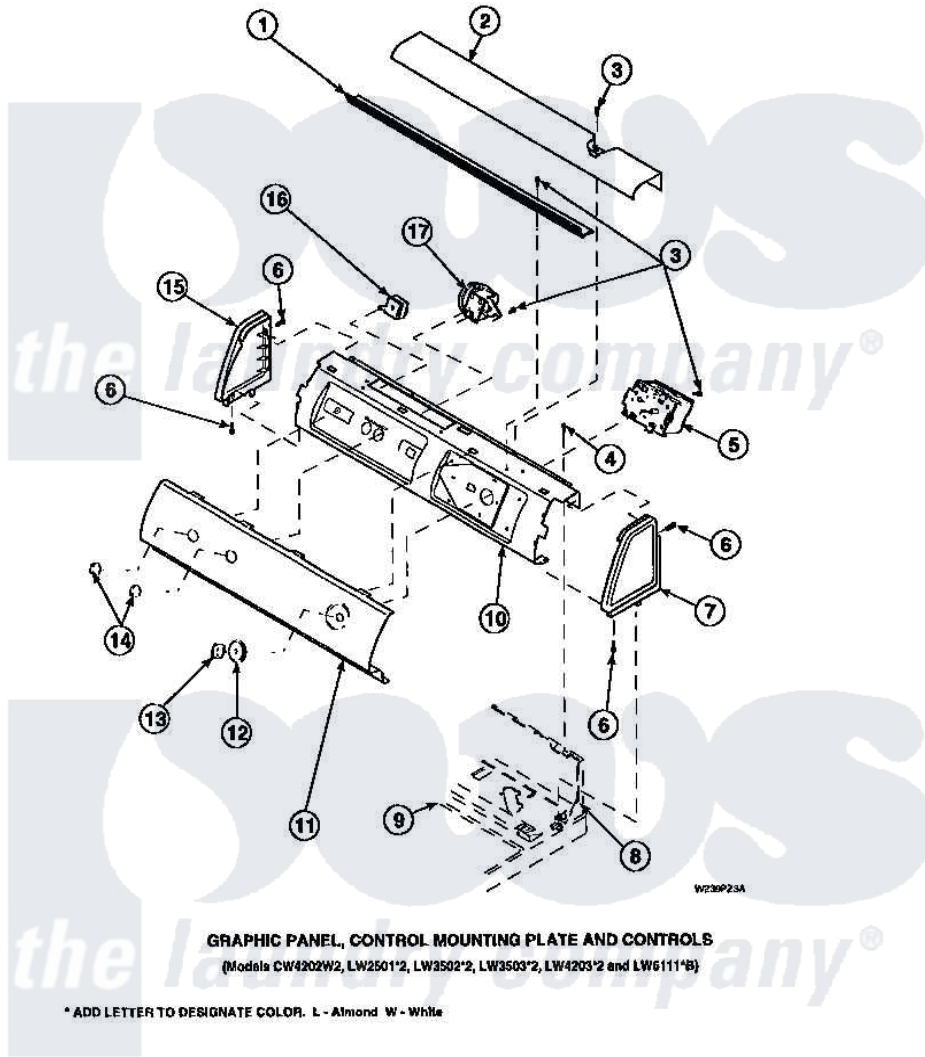

Amana LW8203L2 (BOM: PLW8203L2 A) 09 - GRAPHIC PANEL, CTRL
MTG PLATE AND CTRLS

Amana [Residential Amana LW8203L2 \(BOM: PLW8203L2 A\) Washer Parts](#) Parts Diagram 09 - GRAPHIC PANEL, CTRL
MTG PLATE AND CTRLS
[Click on the part number to view part](#)

Item	Original Part Number	Replaced By	Status	Part Description
1	Y34826		Not Available	DIFFUSER,LAMP-CLEAR
3	23962	W10116760		Screw
4	34904	489355		Screw, 8 X 1/2
5	31239	31239P		Timer 3 Cycle Package
6	501086	90767		Screw, 8A X 3/8 HeX Washer Head Tapping
8	34903		Not Available	PANEL, BACK HOOD (USE 37782)
9	34902P		Not Available	TOP
10	34821		Not Available	CONTROL MOUNTING PLATE
16	35115			Switch, TemPerature 3 P
17	36045	40055101		Switch, Pressure