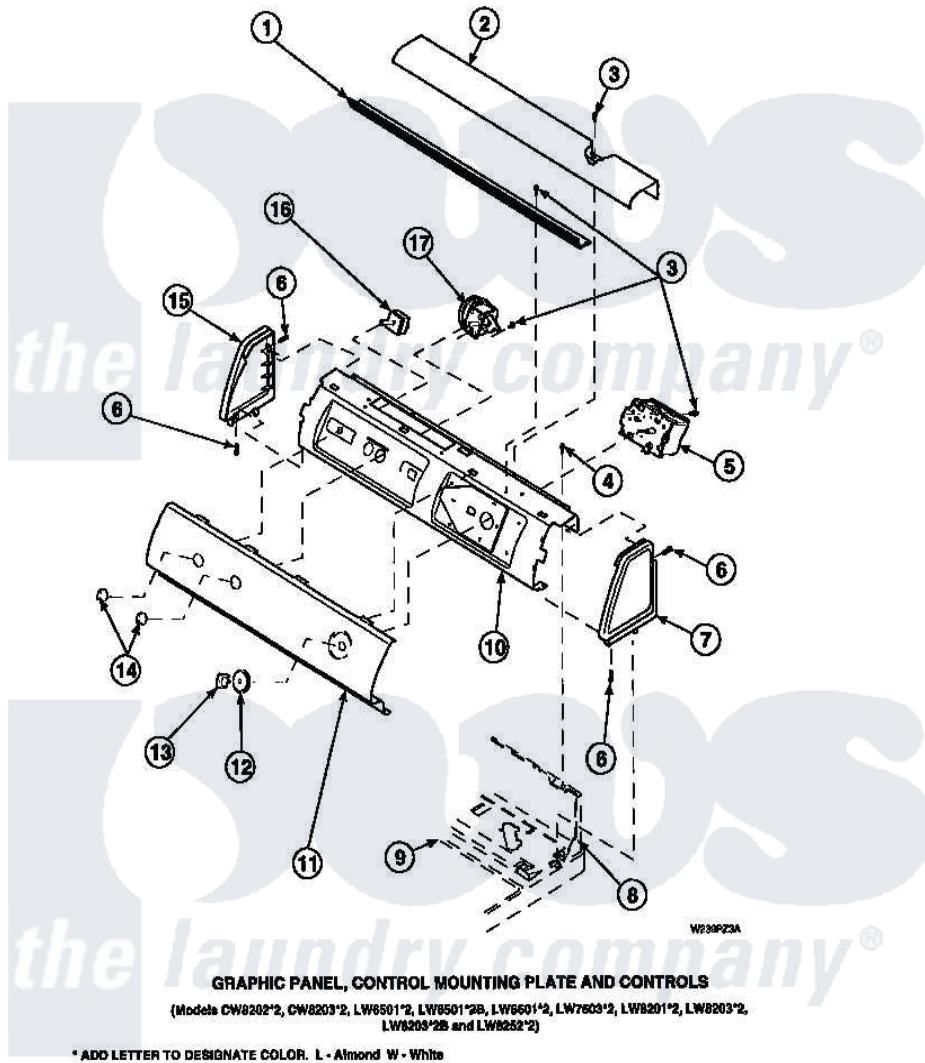

**Amana LW8203L2 (BOM: PLW8203L2 A) 10 - GRAPHIC PANEL, CTRL
MTG PLATE AND CTRLS**

Amana Residential Amana LW8203L2 (BOM: PLW8203L2 A) Washer Parts Parts Diagram 10 - GRAPHIC PANEL, CTRL
MTG PLATE AND CTRLS
Click on the part number to view part

Item	Original Part Number	Replaced By	Status	Part Description
1	Y34826		Not Available	DIFFUSER,LAMP-CLEAR
2	34824		Not Available	TOP COVER
3	23962	W10116760		Screw
4	34904	489355		Screw, 8 X 1/2
5	31239	31239P		Timer 3 Cycle Package
6	501086	90767		Screw, 8A X 3/8 HeX Washer Head Tapping
7	34817		Not Available	END CAP(RIGHT)
8	34903		Not Available	PANEL, BACK HOOD (USE 37782)
9	34902P		Not Available	TOP
10	34821		Not Available	CONTROL MOUNTING PLATE
11	37681W		Not Available	PANEL, GRAPHICS (WHITE)
"	36613		Not Available	GRAPHIC PANEL
12	36700		Not Available	TIMER KNOB SKIRT

13	35333	Not Available	TIMER KNOB
14	36701	Not Available	KNOB, TEMP
15	34818	Not Available	END CAP(LEFT)
16	35115		Switch, TemPerature 3 P
17	35010	39035	Switch, Pressure-Var
"	36045	40055101	Switch, Pressure