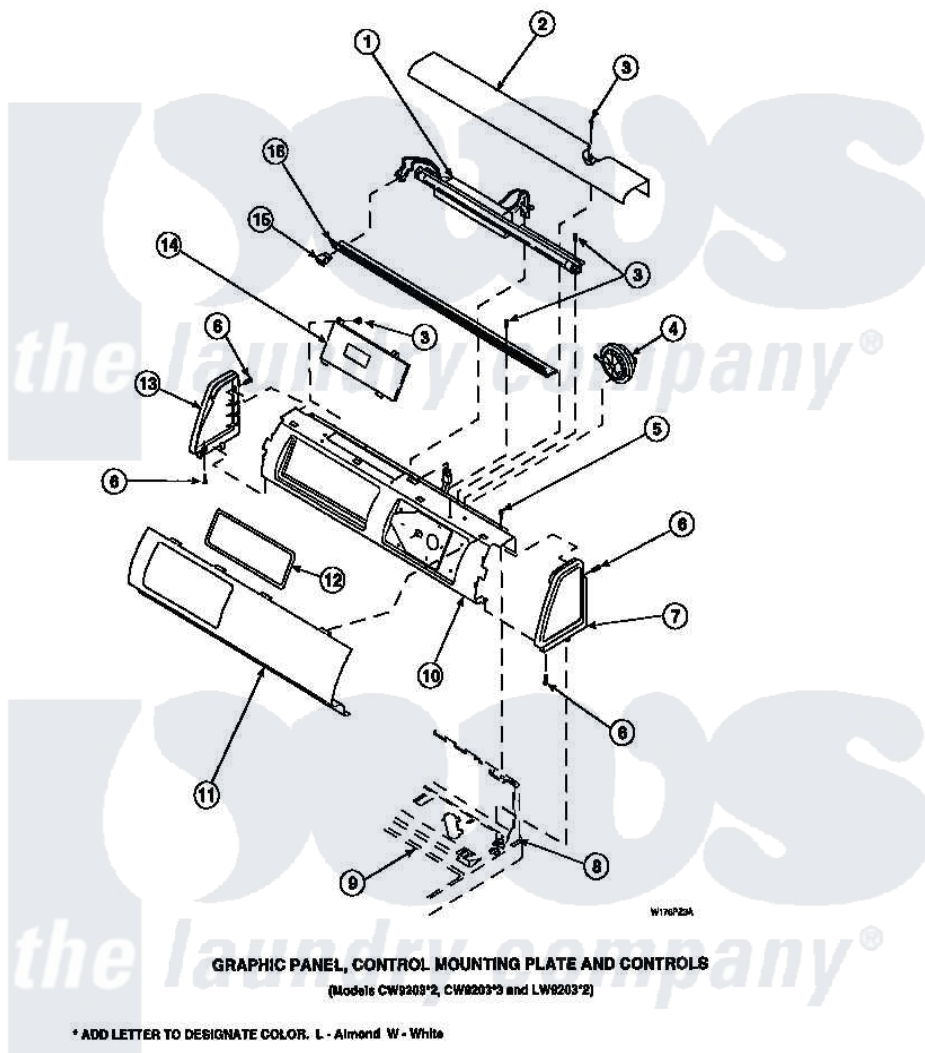

**Amana LW8203L2 (BOM: PLW8203L2 A) 12 - GRAPHIC PANEL, CTRL  
MTG PLATE AND CTRLS**

Amana Residential Amana LW8203L2 (BOM: PLW8203L2 A) Washer Parts Parts Diagram 12 - GRAPHIC PANEL, CTRL  
MTG PLATE AND CTRLS  
Click on the part number to view part

Item	Original Part Number	Replaced By	Status	Part Description
2	34824		Not Available	TOP COVER
3	23962	<a href="#">W10116760</a>		Screw
5	34904	<a href="#">489355</a>		Screw, 8 X 1/2
6	501086	<a href="#">90767</a>		Screw, 8A X 3/8 HeX Washer Head Tapping
7	34817		Not Available	END CAP(RIGHT)
8	34903		Not Available	PANEL, BACK HOOD (USE 37782)
9	34902P		Not Available	TOP
13	34818		Not Available	END CAP(LEFT)