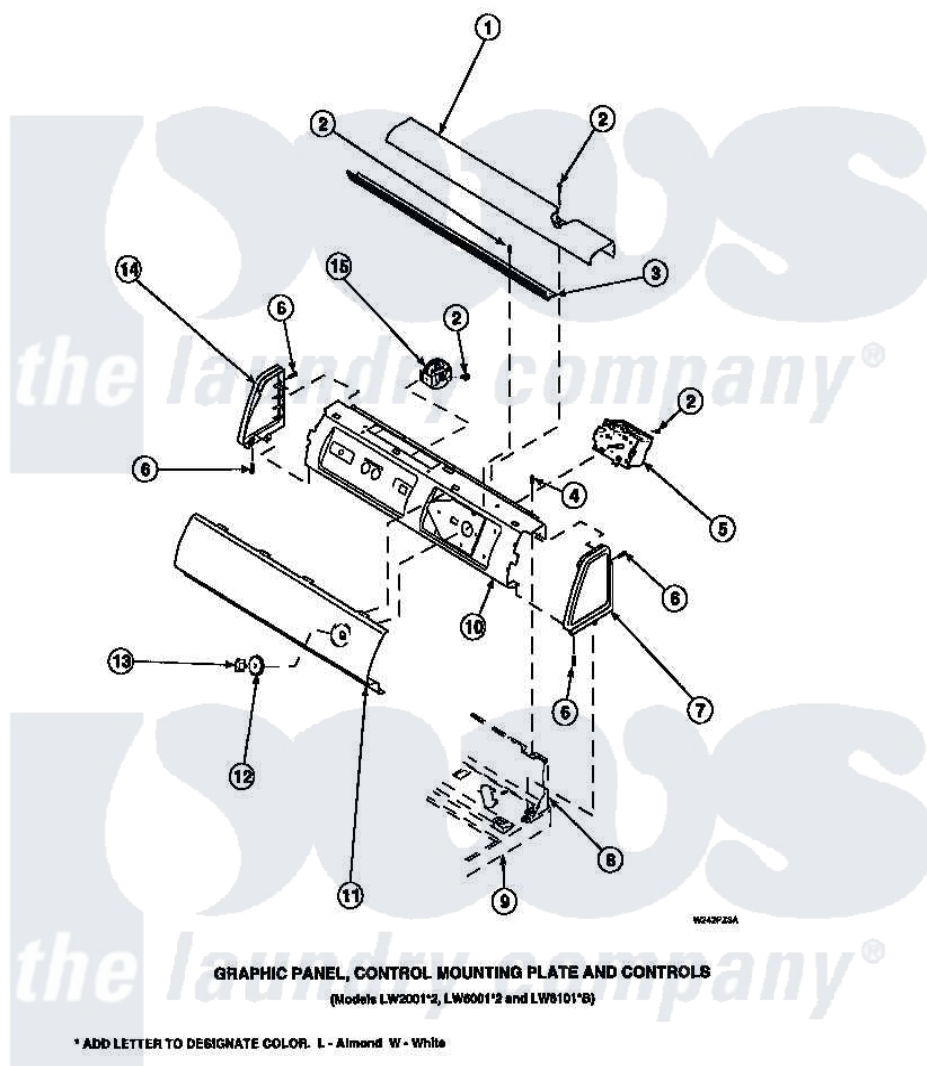

# Amana LW8203L2 (BOM: PLW8203L2 A) 13 - GRAPHIC PANEL, CTRL MTG PLATE AND CTRLS

Amana [Residential Amana LW8203L2 \(BOM: PLW8203L2 A\) Washer Parts](#) Parts Diagram 13 - GRAPHIC PANEL, CTRL  
MTG PLATE AND CTRLS  
[Click on the part number to view part](#)

Item	Original Part Number	Replaced By	Status	Part Description
2	23962	<a href="#">W10116760</a>		Screw
3	Y34826		Not Available	DIFFUSER,LAMP-CLEAR
4	34904	<a href="#">489355</a>		Screw, 8 X 1/2
6	501086	<a href="#">90767</a>		Screw, 8A X 3/8 HeX Washer Head Tapping
7	34817		Not Available	END CAP(RIGHT)
8	34903		Not Available	PANEL, BACK HOOD (USE 37782)
9	34902P		Not Available	TOP
10	34821		Not Available	CONTROL MOUNTING PLATE
12	33817		Not Available	ASSY,TIMER SKIRT-BLACK
13	<a href="#">33897</a>			Knob, Timer-Washer-Blac
14	34818		Not Available	END CAP(LEFT)