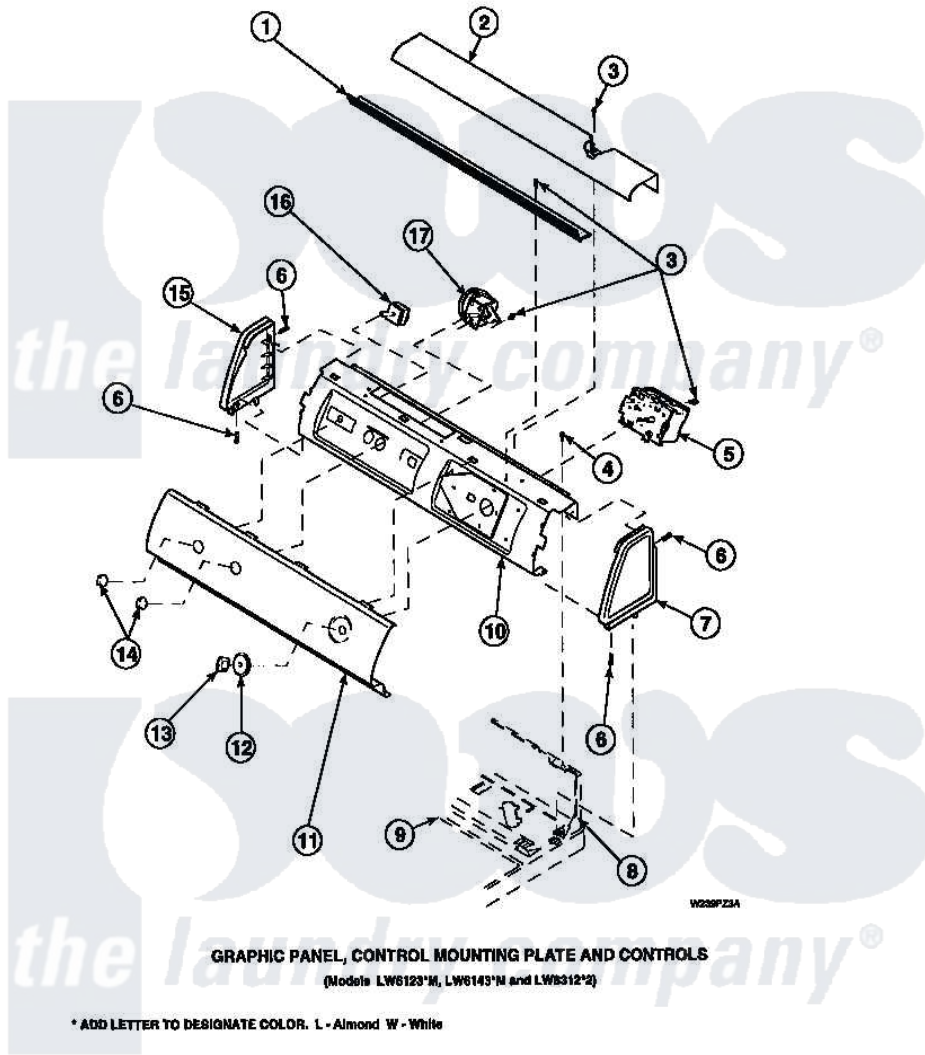

Amana LW8203L2 (BOM: PLW8203L2 A) 14 - GRAPHIC PANEL, CTRL
MTG PLATE AND CTRLS

Amana Residential Amana LW8203L2 (BOM: PLW8203L2 A) Washer Parts Parts Diagram 14 - GRAPHIC PANEL, CTRL
MTG PLATE AND CTRLS
Click on the part number to view part

Item	Original Part Number	Replaced By	Status	Part Description
1	Y34826		Not Available	DIFFUSER,LAMP-CLEAR
2	34824		Not Available	TOP COVER
3	23962	W10116760		Screw
4	34904	489355		Screw, 8 X 1/2
5	31239	31239P		Timer 3 Cycle Package
6	501086	90767		Screw, 8A X 3/8 HeX Washer Head Tapping
7	34817		Not Available	END CAP(RIGHT)
8	34903		Not Available	PANEL, BACK HOOD (USE 37782)
9	34902P		Not Available	TOP
10	34821		Not Available	CONTROL MOUNTING PLATE
12	36700		Not Available	TIMER KNOB SKIRT
13	35333		Not Available	TIMER KNOB
14	36701		Not Available	KNOB, TEMP

15 34818

Not Available

END CAP(LEFT)

16 [35115](#)

Switch, TemPerature 3 P

17 36045

[40055101](#)

Switch, Pressure