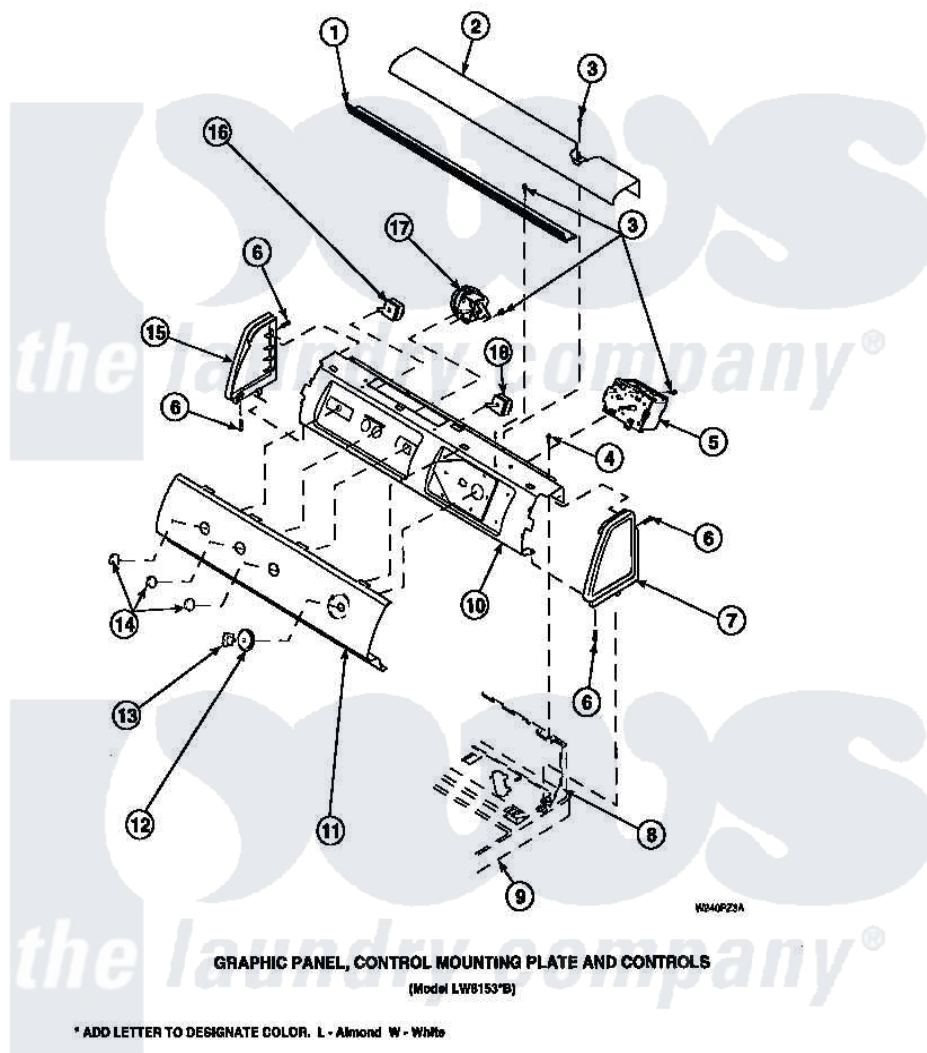

Amana LW8203L2 (BOM: PLW8203L2 A) 15 - GRAPHIC PANEL, CTRL  
MTG PLATE AND CTRLS

Amana Residential Amana LW8203L2 (BOM: PLW8203L2 A) Washer Parts Parts Diagram 15 - GRAPHIC PANEL, CTRL  
MTG PLATE AND CTRLS  
Click on the part number to view part

Item	Original Part Number	Replaced By	Status	Part Description
1	Y34826		Not Available	DIFFUSER,LAMP-CLEAR
3	23962	<a href="#">W10116760</a>		Screw
4	34904	<a href="#">489355</a>		Screw, 8 X 1/2
6	501086	<a href="#">90767</a>		Screw, 8A X 3/8 HeX Washer Head Tapping
8	34903		Not Available	PANEL, BACK HOOD (USE 37782)
9	34902P		Not Available	TOP
10	34821		Not Available	CONTROL MOUNTING PLATE
17	36045	<a href="#">40055101</a>		Switch, Pressure