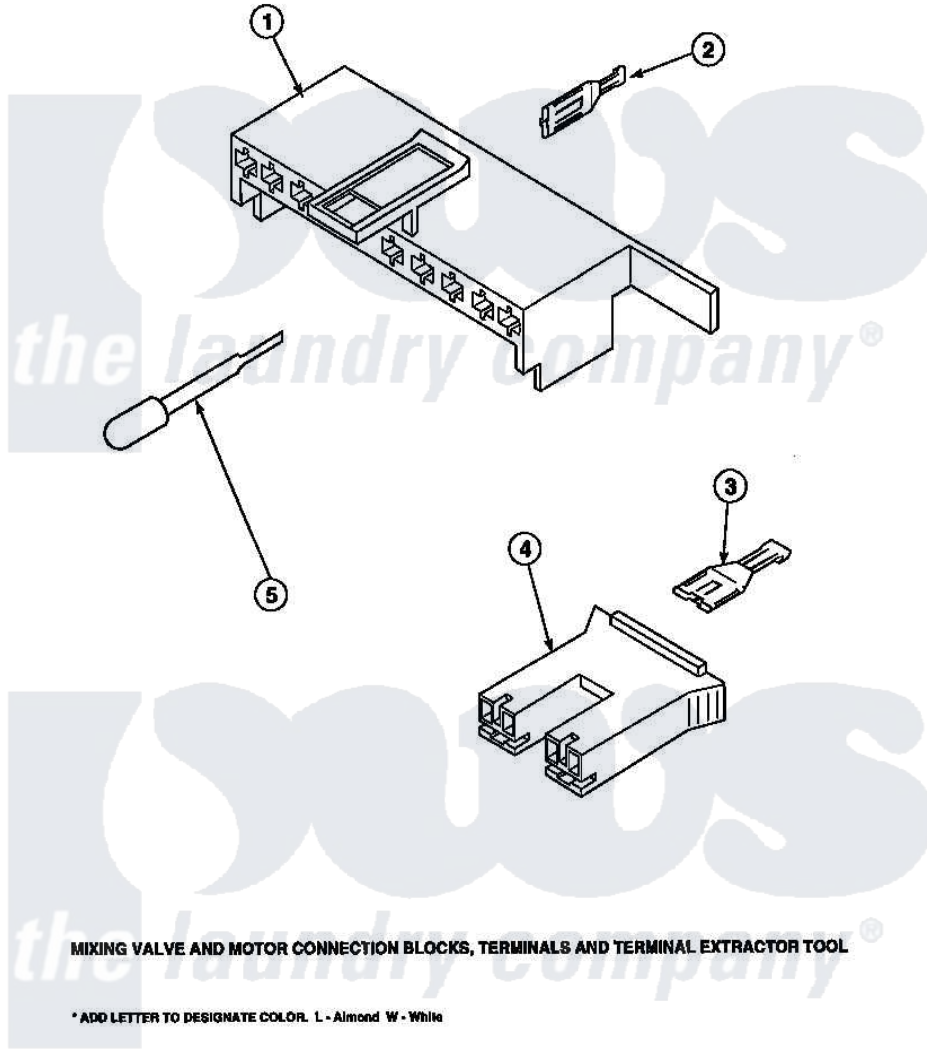

**Amana LW8203L2 (BOM: PLW8203L2 A) 19 - MIXING VALVE & MOTOR  
CONN BLOCKS, TERM**

Amana Residential Amana LW8203L2 (BOM: PLW8203L2 A) Washer Parts Parts Diagram 19 - MIXING VALVE & MOTOR CONN BLOCKS, TERM  
Click on the part number to view part

Item	Original Part Number	Replaced By	Status	Part Description
1	<a href="#">34677</a>			10 Circuit Plug
2	<a href="#">Y00188</a>			Molex Terminal
3	Y00121		Not Available	SPADE TERMINAL(12 GAUGE) (1/4 INCH-(2) 18 GAUGE WIRES O
4	<a href="#">34676</a>			Plug
"	34675		Not Available	PLUG
5	<a href="#">283P4</a>			Terminal Extractor Tool
NI	34349		Not Available	HOOD HARNESS -
"	<a href="#">35347</a>			Assembly, Wiring Harness
"	<a href="#">36484</a>			Harness Hood
"	<a href="#">35352</a>			Assembly, Wiring Harness-Hood
"	<a href="#">35350</a>			Assembly, Wiring Harness-Hood
"	<a href="#">36059</a>			Assembly, Wiring Harness-Hood