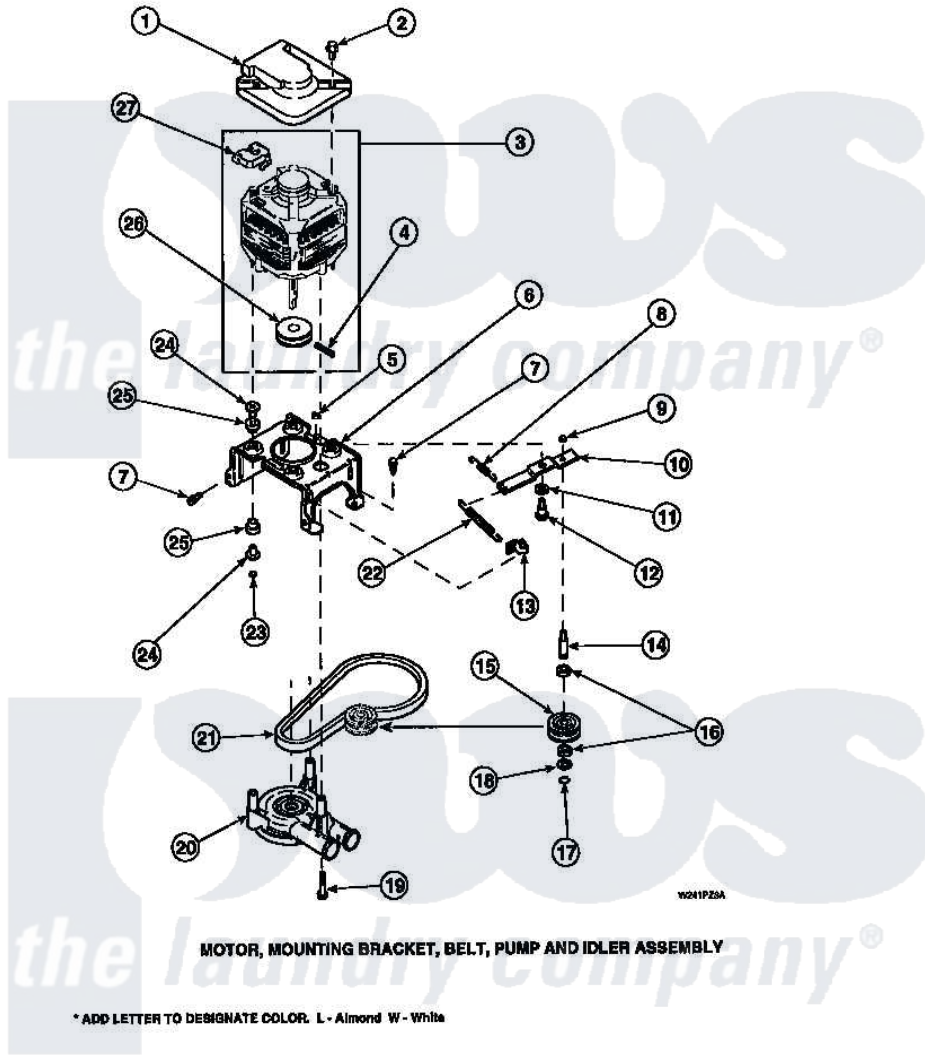

Amana LW8203L2 (BOM: PLW8203L2 A) 20 - MOTOR, MTG BRKT, BELT, PUMP & IDLER ASSY

Amana Residential Amana LW8203L2 (BOM: PLW8203L2 A) Washer Parts Parts Diagram 20 - MOTOR, MTG BRKT, BELT, PUMP & IDLER ASSY
 Click on the part number to view part

Item	Original Part Number	Replaced By	Status	Part Description
1	34754	40112301		Shield, Motor
2	36639	4312464		Screw
3	34571P	27001215		Motor W/Pulley
4	23750			Pin, Roll
5	52566	27001225		Nut, Jam Mid Lock 1/4-20
6	34890		Not Available	BRACKET, MOTOR MOUNT
"	37415P			Kit, Motor Brkt
"	37415	37415P		Kit, Motor Brkt
7	Y31645	27001200		Screw
8	30620		Not Available	SPRING, IDLER LEVER HEL
9	28803	2221070		Clamp, Nylon
10	31054	40041002		Lever, Idler
"	37443	40041002		Lever, Idler
11	81392	40054701		Washer
12	27229	40038901		Screw, 1/4-20

13	28849		Clip, Spring
14	28802		Shaft, Idler
15	28800	Not Available	WHEEL, IDLER
16	Y29443		Washer, Felt
17	23748		Ring, Retaining
18	52549		Washer, 501 ID X3/4 Odx
19	Y34565	40063701	Screw, 10-16 x 1.75
20	36863P	27001233	Pump
21	28808		Belt, Agitate And Spin
22	37366		Spring, Idler
"	37606		Spring, Idler Lever
23	35423	3400029	Nut, Adapter Plate
24	34791		Post, Mount-Motor
25	34788		Mount, Motor
26	27171	Not Available	PULLEY, MOTOR
27	35632	Not Available	SWITCH, MOTOR