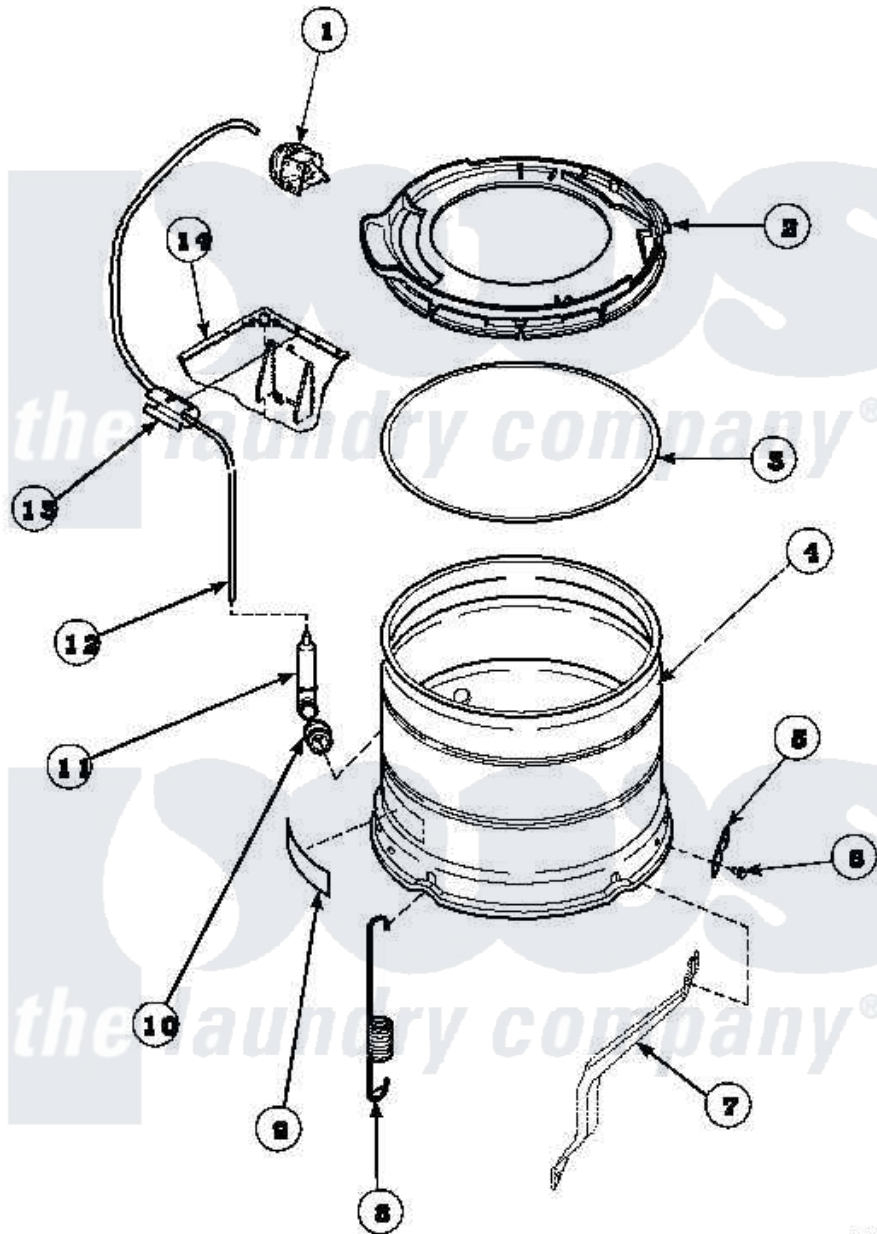

Amana LW8203L2 (BOM: PLW8203L2 A) 21 - OUTER TUB, COVER AND PRESSURE HOSE

Amana Residential Amana LW8203L2 (BOM: PLW8203L2 A) Washer Parts Parts Diagram 21 - OUTER TUB, COVER AND PRESSURE HOSE

Click on the part number to view part

Item	Original Part Number	Replaced By	Status	Part Description
1	36045	40055101		Switch, Pressure
2	36025P			Assembly, Tub Cover and Gasket
3	32857			Gasket, Tub Cover Small
4	34438P			Assembly, Outer Tub
5	27926			Plate, Leg .063
6	35369	40128701		Screw, 5/16-18 X .50
7	34471		Not Available	LEG,SUPPORT
8	35948			Spring, Leg-Large Tub
9	500049		Not Available	STICKER
10	29175	40037801		Grommet
11	30907	40008501		Assembly, Pressure Bulb
12	29213	39125		Tubing 31
13	36985		Not Available	CLIP, HOSE
14	34475P		Not Available	CABINET