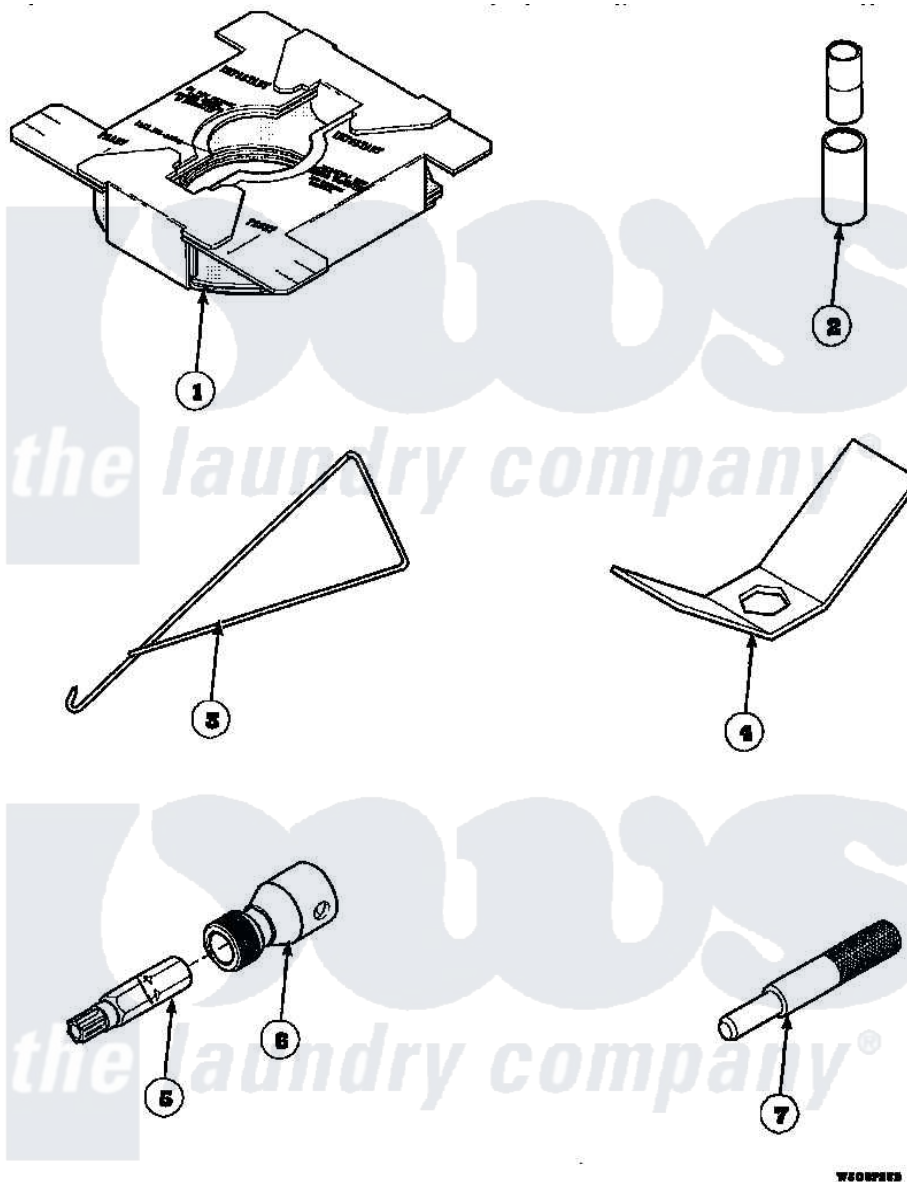

Amana LW8203L2 (BOM: PLW8203L2 A) 24 - SPECIAL TOOLS

Amana Residential Amana LW8203L2 (BOM: PLW8203L2 A) Washer Parts Parts Diagram 24 - SPECIAL TOOLS
 Click on the part number to view part

Item	Original Part Number	Replaced By	Status	Part Description
1	36926		Not Available	BRACE, SHIPPING
2	242P4			Installer, Spring
3	289P4	321P4		Hook, Spring
4	237P4	306P4		Hex Wrench
5	282P4			T25 Tamper Resistant Bit
6	24161			Torx Bit Holder
7	305P4		Not Available	TOOL, TRANSMISSION PI
NI	555P3	725P3		Kit