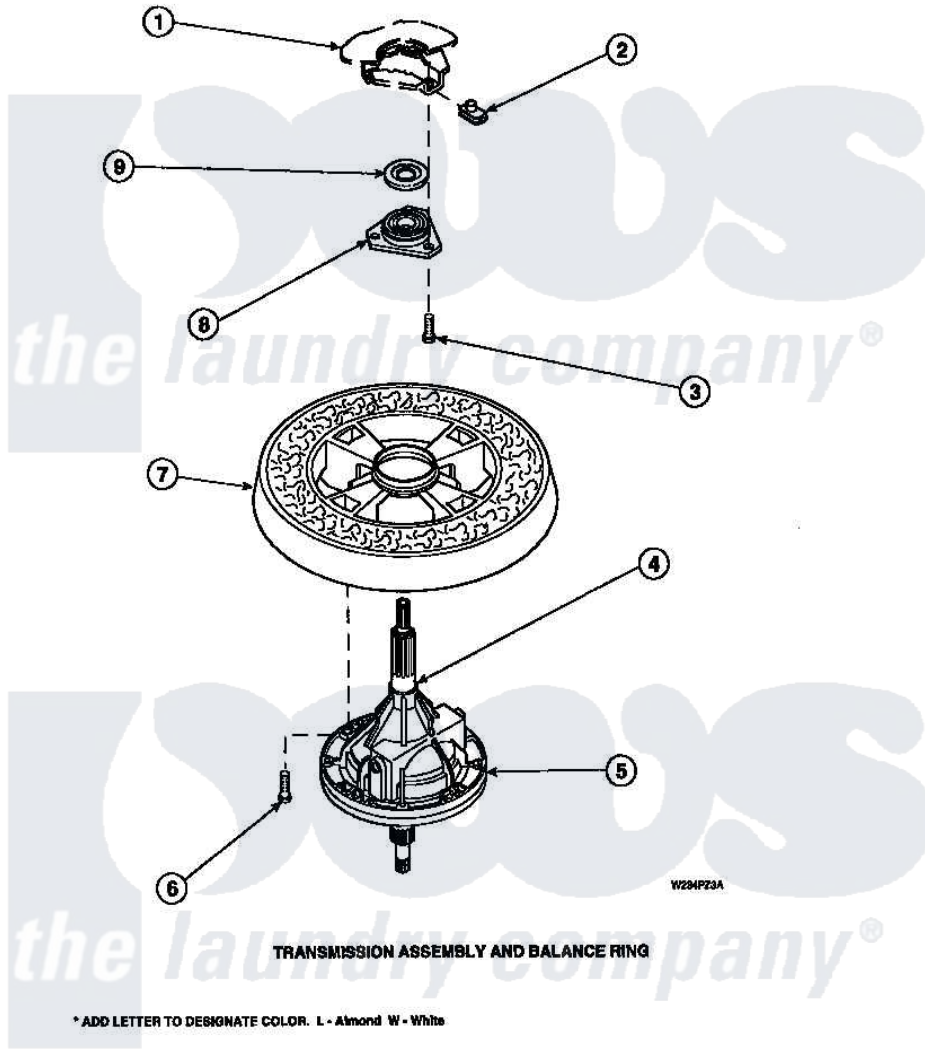

Amana LW8203L2 (BOM: PLW8203L2 A) 27 - TRANSMISSION ASSY AND BALANCE RING

Amana Residential Amana LW8203L2 (BOM: PLW8203L2 A) Washer Parts Parts Diagram 27 - TRANSMISSION ASSY AND BALANCE RING

Click on the part number to view part

Item	Original Part Number	Replaced By	Status	Part Description
1	34438P			Assembly, Outer Tub
2	27222			Nut, Retainer 5/16-18
3	36991	3400500		Bolt, 3405245 5/16-18 X 3/4
4	27604P			Never-Seeze 1 Oz Tube
5	34526P			Assembly, Transmission
6	37047		Not Available	SCREW, CAP
7	34731		Not Available	ASSY,BALANCE RING-COMPL
8	27182	40004201P		Main Bearing Assembly
9	27187			Flinger