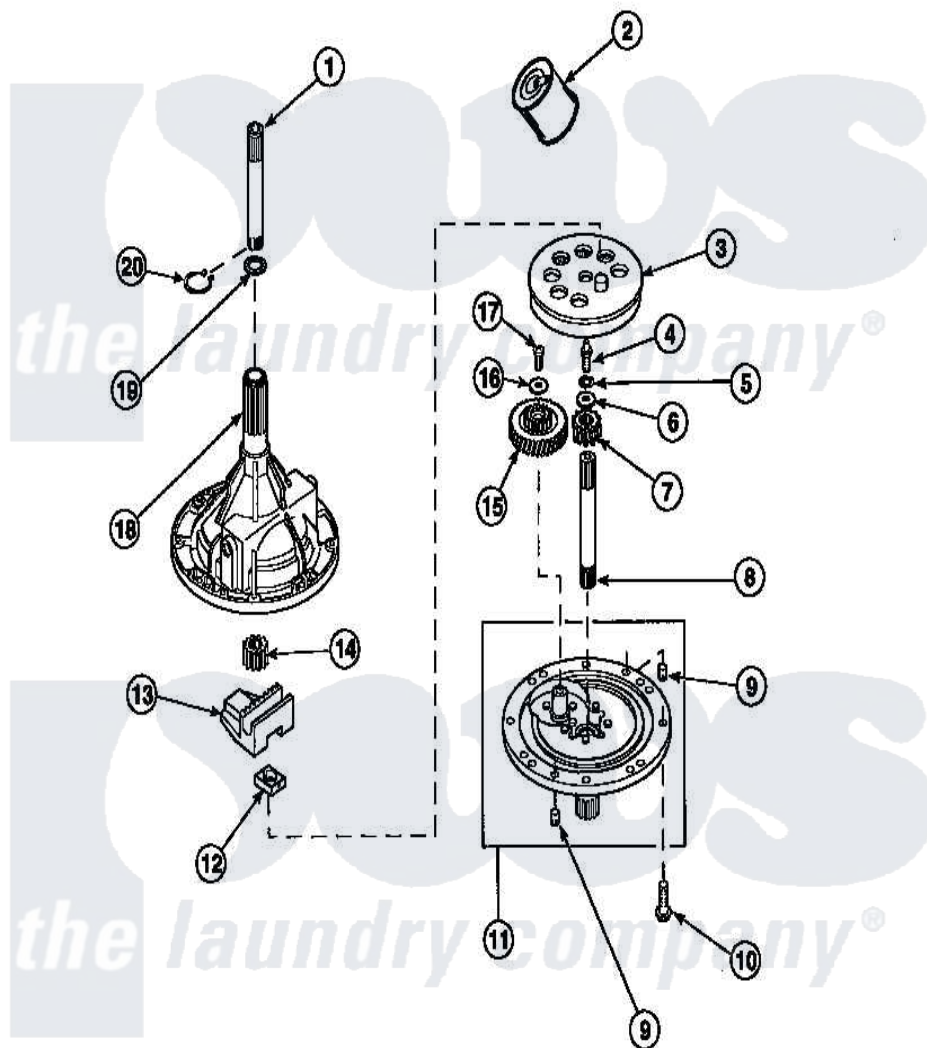

Amana LW8203L2 (BOM: PLW8203L2 B) 01 - 34526P TRANSMISSION ASSY

Amana Residential Amana LW8203L2 (BOM: PLW8203L2 B) Washer Parts Parts Diagram 01 - 34526P TRANSMISSION ASSY

Click on the part number to view part

Item	Original Part Number	Replaced By	Status	Part Description
1	Y36570			Shaft, Output
2	27243P			Oil, CW Transmission F-
3	26577			Assembly, Gear And Stud
4	27030		Not Available	SCREW, 1/4-20 SPECIAL
5	21456			Lockwasher, 1/4 Intshkp
6	26509	40041501		Washer
7	36562			Pinion, Drive
8	34853			Shaft, Input
9	27172			Pin, Dowel
10	32814		Not Available	SCREW, 1/4-20X7/8 SERRA
11	38290			Assembly, Cover
12	26493			Slide
13	Y31526			Rack
14	27003			Pinion, Agitator
15	29161			Gear, Reduction

16	29260	Not Available	WASHER
17	29273		Screw, 1/4-20 X 3/8
18	33223	Not Available	ASSY, TRANSMISSION CASE
19	35092		Washer, 3628id X 1.00 X .056
20	27197		Ring, Retaining
NI	37577P	Not Available	SEALANT