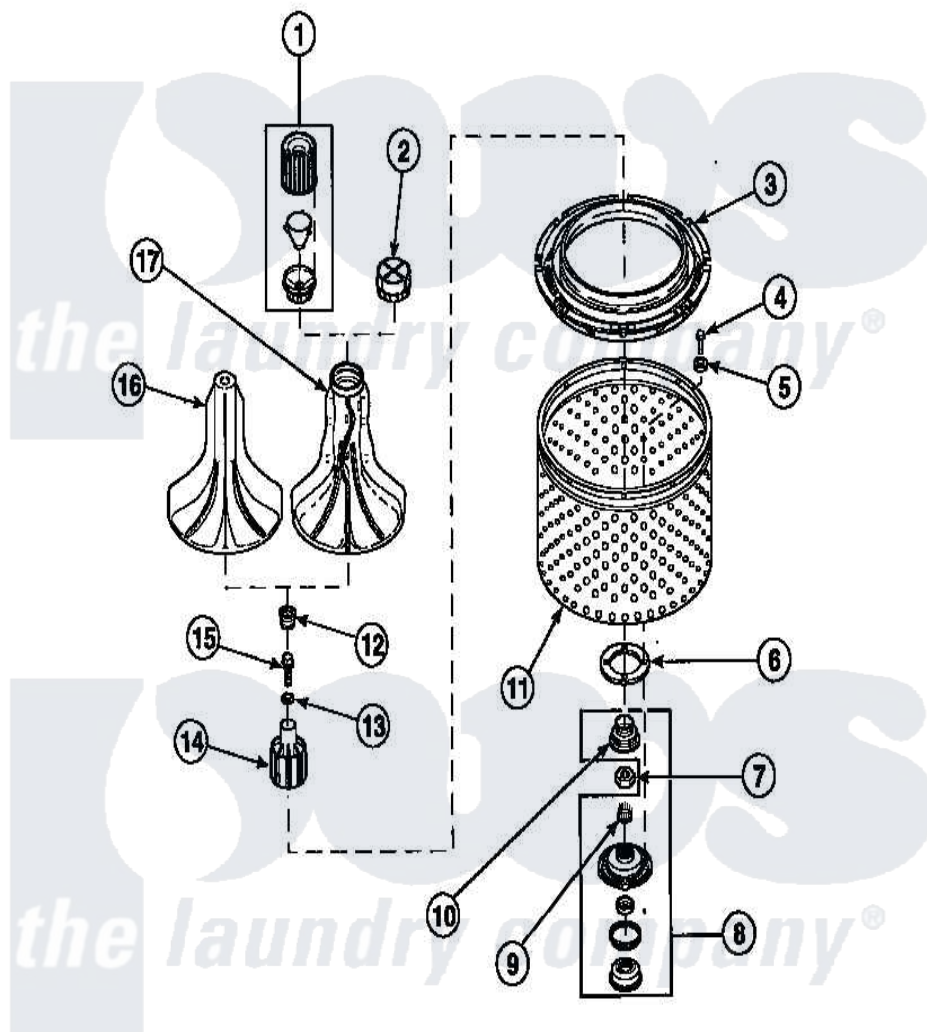

**Amana LW8203L2 (BOM: PLW8203L2 B) 02 - AGITATOR/DRIVE BELL/SEAL KIT/TUB & HUB**

Amana Residential Amana LW8203L2 (BOM: PLW8203L2 B) Washer Parts Parts Diagram 02 - AGITATOR/DRIVE BELL/SEAL KIT/TUB & HUB  
 Click on the part number to view part

Item	Original Part Number	Replaced By	Status	Part Description
2	<a href="#">36515</a>			Cap, Agitator
3	<a href="#">35035</a>			Guard, Clothes
4	27202	<a href="#">W10116787</a>		Screw
5	<a href="#">28094</a>			Gasket
7	Y29220	<a href="#">40016301</a>		Nut, Lock
9	29728	<a href="#">40008301</a>		Insert, Spline
10	36425	<a href="#">40016101</a>		Seal, Bell Drive
12	36511	<a href="#">40008401</a>		Plug, Bell
13	<a href="#">36472</a>			O-Ring
15	34288	<a href="#">40065102</a>		Screw, Shoulder 1/4
16	<a href="#">33513</a>			Agitator, Short-Coin
17	33174	<a href="#">40000501W</a>		Agitator, Flex Vane