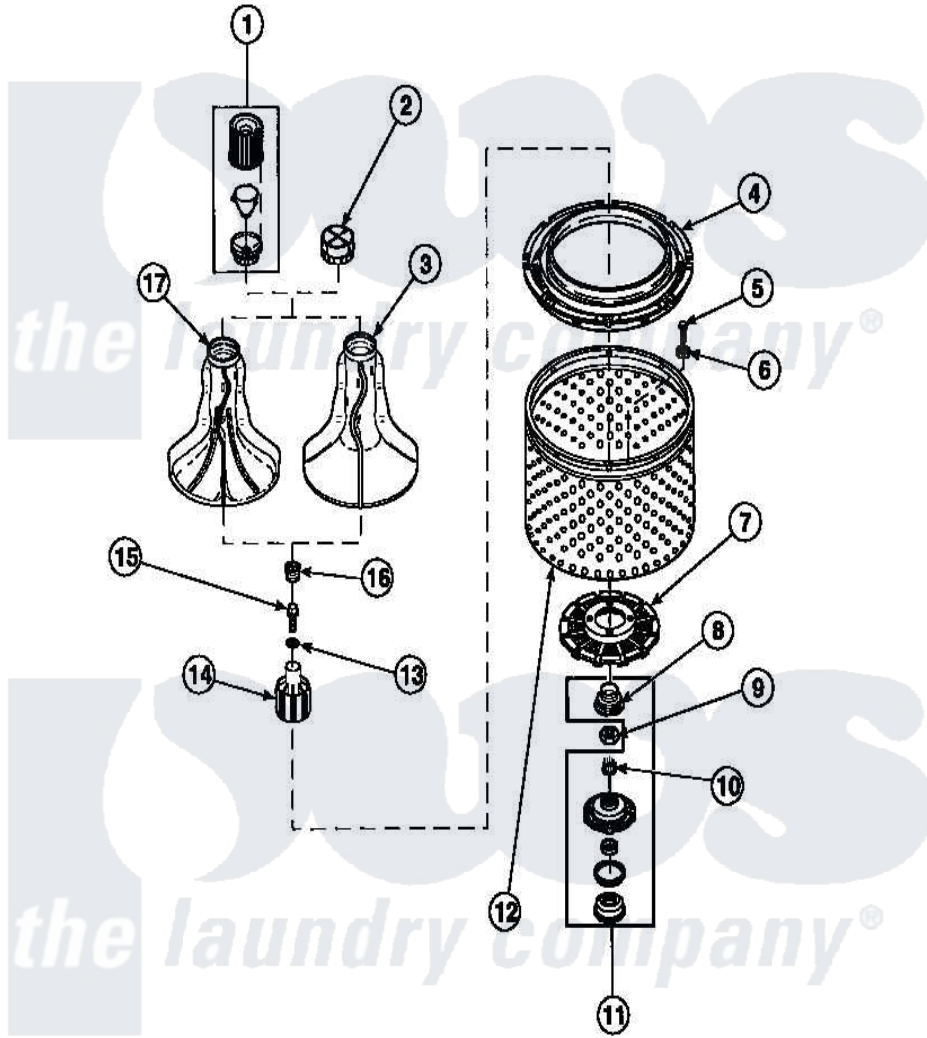

**Amana LW8203L2 (BOM: PLW8203L2 B) 03 - AGITATOR/DRIVE  
BELL/SEAL KIT/TUB & HUB**

Amana Residential Amana LW8203L2 (BOM: PLW8203L2 B) Washer Parts Parts Diagram 03 - AGITATOR/DRIVE  
BELL/SEAL KIT/TUB & HUB  
Click on the part number to view part

Item	Original Part Number	Replaced By	Status	Part Description
2	<a href="#">36515</a>			Cap, Agitator
4	<a href="#">35035</a>			Guard, Clothes
5	27202	<a href="#">W10116787</a>		Screw
6	<a href="#">28094</a>			Gasket
7	32998	<a href="#">39371</a>		Filter Lin
8	36425	<a href="#">40016101</a>		Seal, Bell Drive
9	Y29220	<a href="#">40016301</a>		Nut, Lock
10	29728	<a href="#">40008301</a>		Insert, Spline
11	495P3	<a href="#">R9900552</a>		Hub And Seal
12	34518P		Not Available	WASHTUB STAINLESS STEEL
"	33503P	<a href="#">39240P</a>		Wash Tub
13	<a href="#">36472</a>			O-Ring
14	36443P	<a href="#">R9900189</a>		Kit, Drive Bell And Seal
15	34288	<a href="#">40065102</a>		Screw, Shoulder 1/4