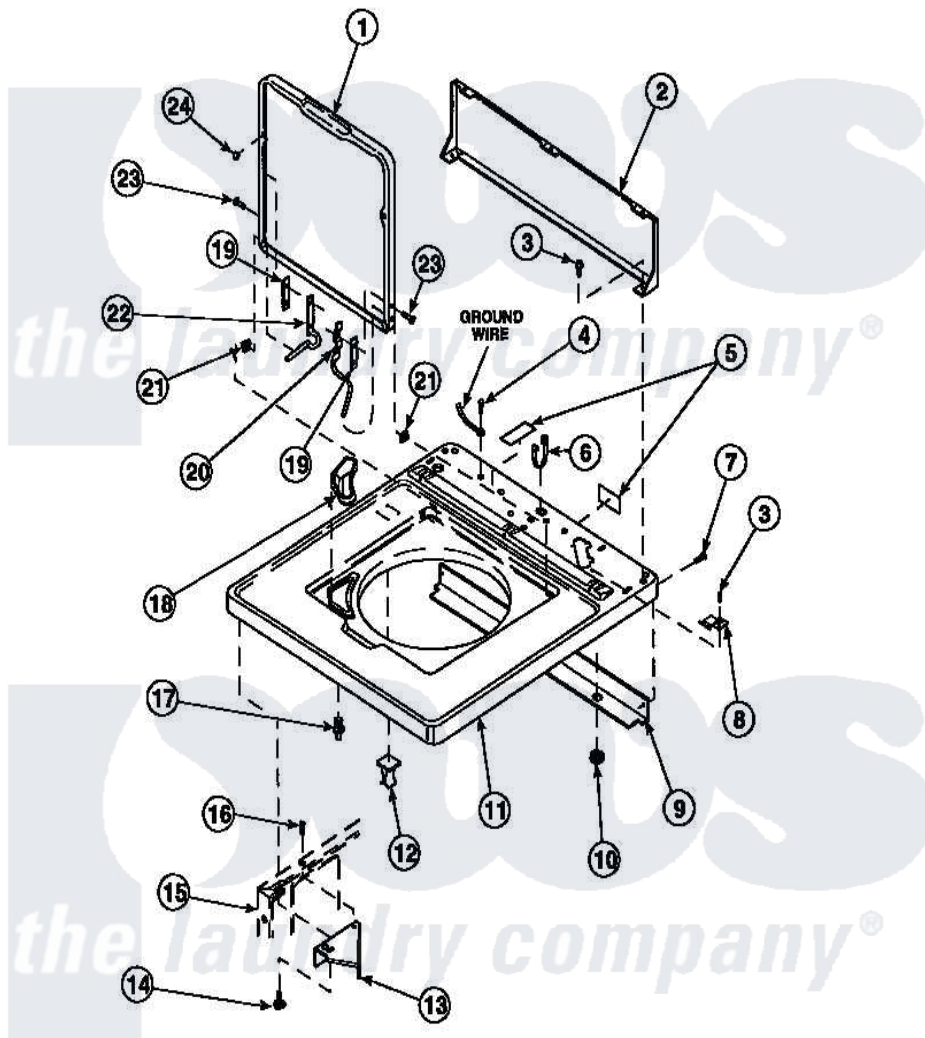

Amana LW8203L2 (BOM: PLW8203L2 B) 05 - CAB TOP/LOADING DR & CTRL HOOD REAR PAN

Amana Residential Amana LW8203L2 (BOM: PLW8203L2 B) Washer Parts Parts Diagram 05 - CAB TOP/LOADING DR & CTRL HOOD REAR PAN
 Click on the part number to view part

Item	Original Part Number	Replaced By	Status	Part Description
2	34903		Not Available	PANEL, BACK HOOD (USE 37782)
3	23962	W10116760		Screw
4	52909			Screw, 10B-16 X 1/2 HeX
6	21903	211881		Grommet, Cord Part Not Used-Gas Models Only
7	27196	27001200		Screw
8	35887	40063901		Clip, Hold Down
11	34902P		Not Available	TOP
12	36519		Not Available	CLIP
13	36034			Bracket, Director-Module
14	Y31644	27001200		Screw
15	34475P		Not Available	CABINET
16	36035		Not Available	SCREW,8-18X3/8 PHIL FLT HD
17	56534			Barrel, Support