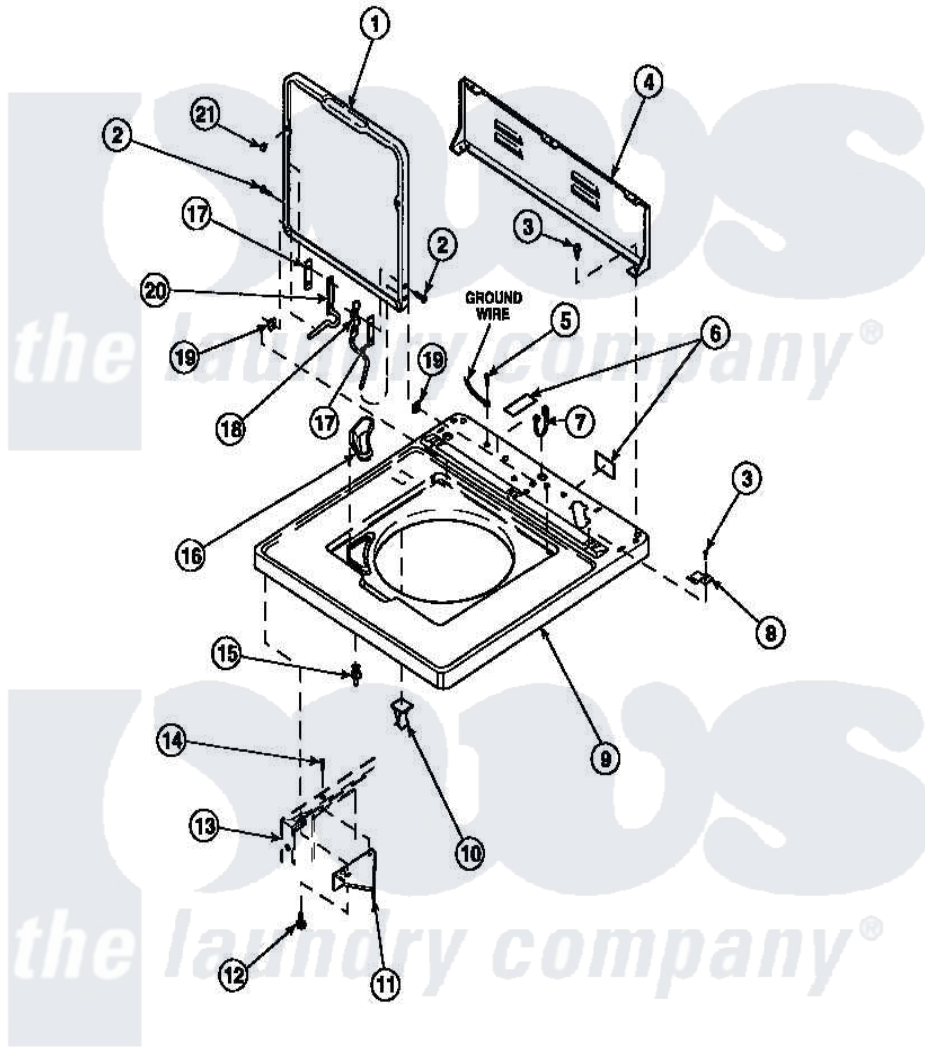

Amana LW8203L2 (BOM: PLW8203L2 B) 06 - CAB TOP/LOADING DR & CTRL HOOD REAR PAN

Amana Residential Amana LW8203L2 (BOM: PLW8203L2 B) Washer Parts Parts Diagram 06 - CAB TOP/LOADING DR & CTRL HOOD REAR PAN

[Click on the part number to view part](#)

Item	Original Part Number	Replaced By	Status	Part Description
1	33541P		Not Available	LID
2	34337	W10119828		Screw, Lid Hinge Mounting
3	23962	W10116760		Screw
4	34903		Not Available	PANEL, BACK HOOD (USE 37782)
5	52909			Screw, 10B-16 X 1/2 HeX
6	24903		Not Available	STICKER,DISCONNECT POW
7	21903	211881		Grommet, Cord Part Not Used-Gas Models Only
8	35887	40063901		Clip, Hold Down
9	34902P		Not Available	TOP
10	36519		Not Available	CLIP
11	36034			Bracket, Director-Module
12	Y31644	27001200		Screw
13	34475P		Not Available	CABINET

14	36035	Not Available	SCREW,8-18X3/8 PHIL FLT HD
15	56534		Barrel, Support
16	34776	Not Available	DISPENSER,BLEACH
17	34338		Gasket, Hinge
18	36437		Hinge, Lid R
19	33446	4008201	Bushing, Hinge
20	36513		Hinge, Left
21	21685	40038001	Bumper