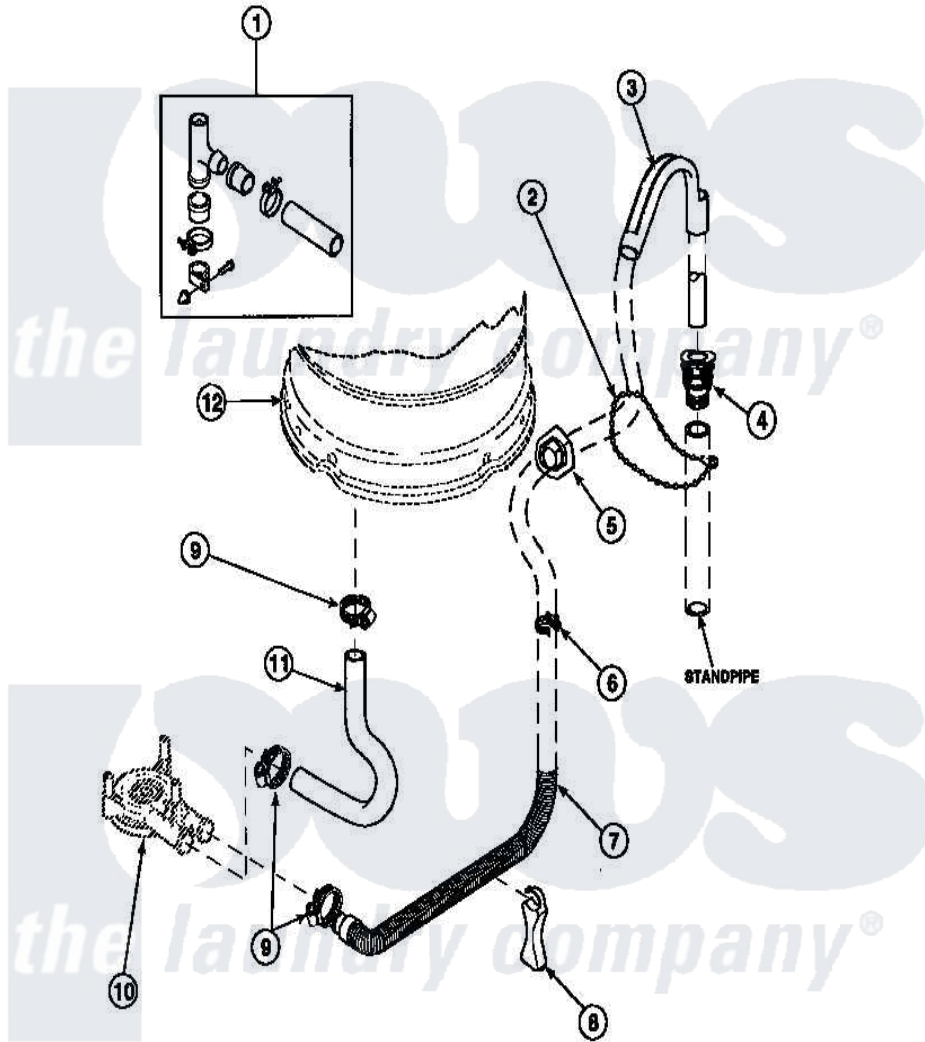

**Amana LW8203L2 (BOM: PLW8203L2 B) 07 - DRAIN HOSE AND SIPHON BREAK**

Amana Residential Amana LW8203L2 (BOM: PLW8203L2 B) Washer Parts Parts Diagram 07 - DRAIN HOSE AND SIPHON BREAK

[Click on the part number to view part](#)

Item	Original Part Number	Replaced By	Status	Part Description
1	562P3	<a href="#">76660</a>		Break-Sphn
2	33489	<a href="#">8539404</a>		Tie-Wire
3	33615	<a href="#">22003814</a>		Retainer, Drain Hose
4	36878	<a href="#">40008101</a>		Adapter, Standpipe
5	<a href="#">32219</a>			Relief, Strain
6	<a href="#">36014</a>			Clip, Retainer-Hose
7	37245	<a href="#">40053901</a>		Hose, Drain
8	<a href="#">36522</a>			Hose Support
"	<a href="#">35487</a>			Support, Hose
9	36802	<a href="#">285655</a>		Clamp, Hose
10	36863P	<a href="#">27001233</a>		Pump
11	<a href="#">35753</a>			Hose, Tub To Pump-Ddp
12	<a href="#">34438P</a>			Assembly, Outer Tub