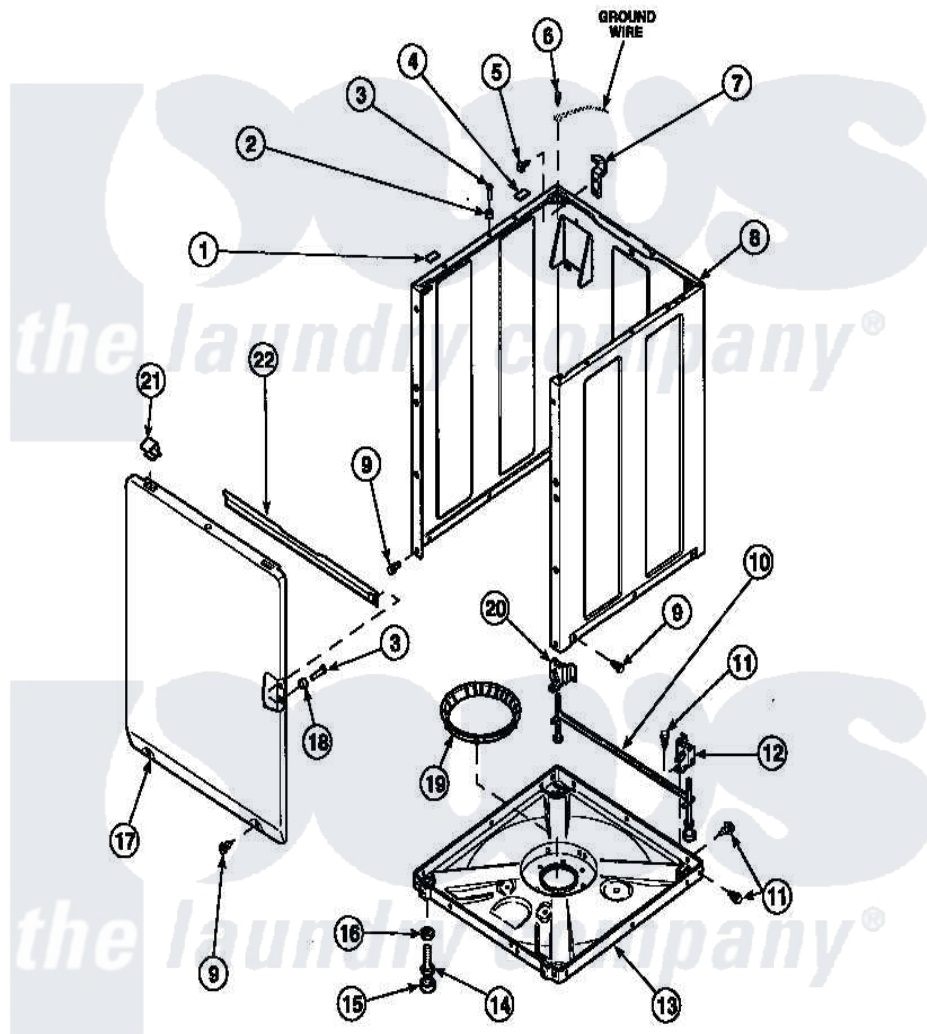

# Amana LW8203L2 (BOM: PLW8203L2 B) 08 - FRONT PANEL, BASE ASSY AND CABINET ASSY

Amana Residential Amana LW8203L2 (BOM: PLW8203L2 B) Washer Parts Parts Diagram 08 - FRONT PANEL, BASE ASSY AND CABINET ASSY  
 Click on the part number to view part

Item	Original Part Number	Replaced By	Status	Part Description
1	<a href="#">Y56128</a>			Pad, Bumper
2	56079	<a href="#">505187</a>		Locator, Panel
3	32671	<a href="#">Y014874</a>		Screw, Idler Arm And Sleeve
4	<a href="#">36226</a>			Pad, Bumper .25
5	34499		Not Available	SCREW, No.10B X 1/4 TAP IN HX
6	23962	<a href="#">W10116760</a>		Screw
7	<a href="#">Y27103</a>			Hinge, Hold-Down Lug
8	34475P		Not Available	CABINET
9	27196	<a href="#">27001200</a>		Screw
10	<a href="#">34443</a>			Assembly, Leg And Stabilizer
11	35148		Not Available	SCREW, 1/4-14 X 3/8 HX HD
12	36036		Not Available	BRACKET, SLL-RIGHT
13	<a href="#">36599P</a>			Assembly Nut/ Leg Base
"	<a href="#">34434P</a>			Assembly Nut/Leg Base

14	Y34319	<a href="#">22003428</a>	Leg, Adjustable
15	34318	<a href="#">40016001</a>	Foot, Rubber
16	Y21899	<a href="#">40038101</a>	Nut, Leg
17	34656P	Not Available	NOT GOOD No. SEE NOTE PNL, FRONT
18	<a href="#">28102</a>		Locator, Panel
19	36108	Not Available	SNUBBER PAD & ISOLATOR
20	<a href="#">36037</a>		Bracket, SII-Left
21	<a href="#">35865</a>		Clip, Hold-Down Front Panel
22	Y35097	Not Available	BRACE, FRT PNL