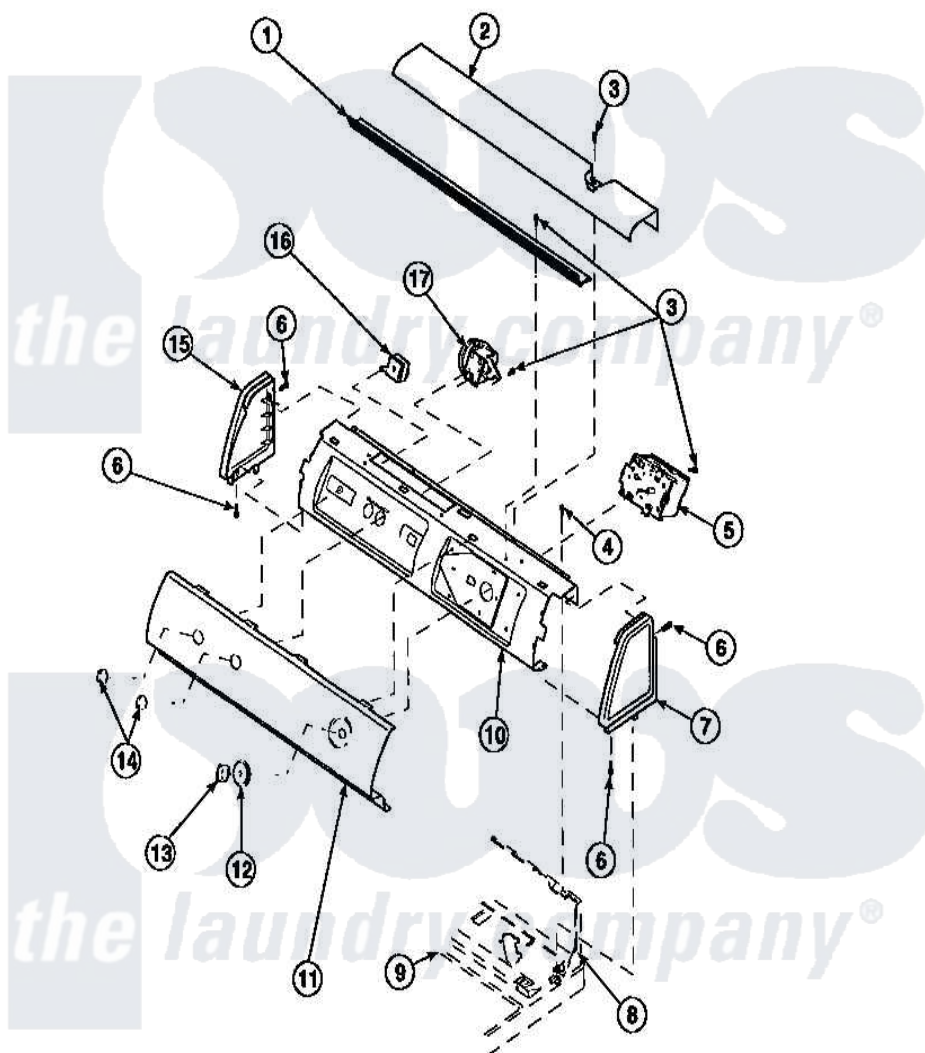

**Amana LW8203L2 (BOM: PLW8203L2 B) 09 - GRAPHIC PANEL, CTRL
MTG PLATE AND CTRLS**

Amana Residential Amana LW8203L2 (BOM: PLW8203L2 B) Washer Parts Parts Diagram 09 - GRAPHIC PANEL, CTRL
MTG PLATE AND CTRLS

[Click on the part number to view part](#)

Item	Original Part Number	Replaced By	Status	Part Description
1	Y34826		Not Available	DIFFUSER,LAMP-CLEAR
3	23962	W10116760		Screw
4	34904	489355		Screw, 8 X 1/2
5	31239	31239P		Timer 3 Cycle Package
6	501086	90767		Screw, 8A X 3/8 HeX Washer Head Tapping
8	34903		Not Available	PANEL, BACK HOOD (USE 37782)
9	34902P		Not Available	TOP
10	34821		Not Available	CONTROL MOUNTING PLATE
16	35115			Switch, TemPerature 3 P
17	36045	40055101		Switch, Pressure