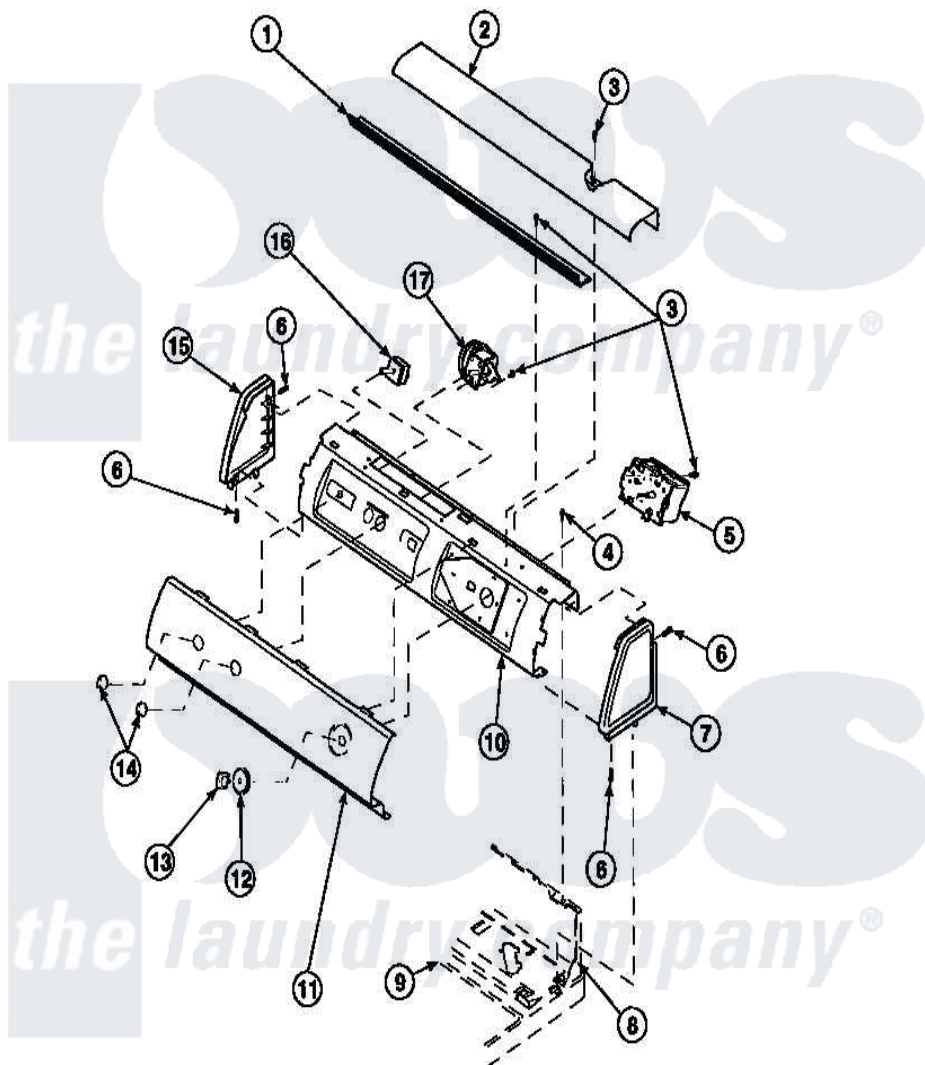

Amana LW8203L2 (BOM: PLW8203L2 B) 10 - GRAPHIC PANEL, CTRL
MTG PLATE AND CTRLS

Amana Residential Amana LW8203L2 (BOM: PLW8203L2 B) Washer Parts Parts Diagram 10 - GRAPHIC PANEL, CTRL
MTG PLATE AND CTRLS

[Click on the part number to view part](#)

Item	Original Part Number	Replaced By	Status	Part Description
1	Y34826		Not Available	DIFFUSER,LAMP-CLEAR
2	34824		Not Available	TOP COVER
3	23962	W10116760		Screw
4	34904	489355		Screw, 8 X 1/2
5	31239	31239P		Timer 3 Cycle Package
6	501086	90767		Screw, 8A X 3/8 HeX Washer Head Tapping
7	34817		Not Available	END CAP(RIGHT)
8	34903		Not Available	PANEL, BACK HOOD (USE 37782)
9	34902P		Not Available	TOP
10	34821		Not Available	CONTROL MOUNTING PLATE
11	36613		Not Available	GRAPHIC PANEL
12	36700		Not Available	TIMER KNOB SKIRT
13	35333		Not Available	TIMER KNOB

14	36701	Not Available	KNOB, TEMP
15	34818	Not Available	END CAP(LEFT)
16	35115		Switch, TemPerature 3 P
17	36045	40055101	Switch, Pressure