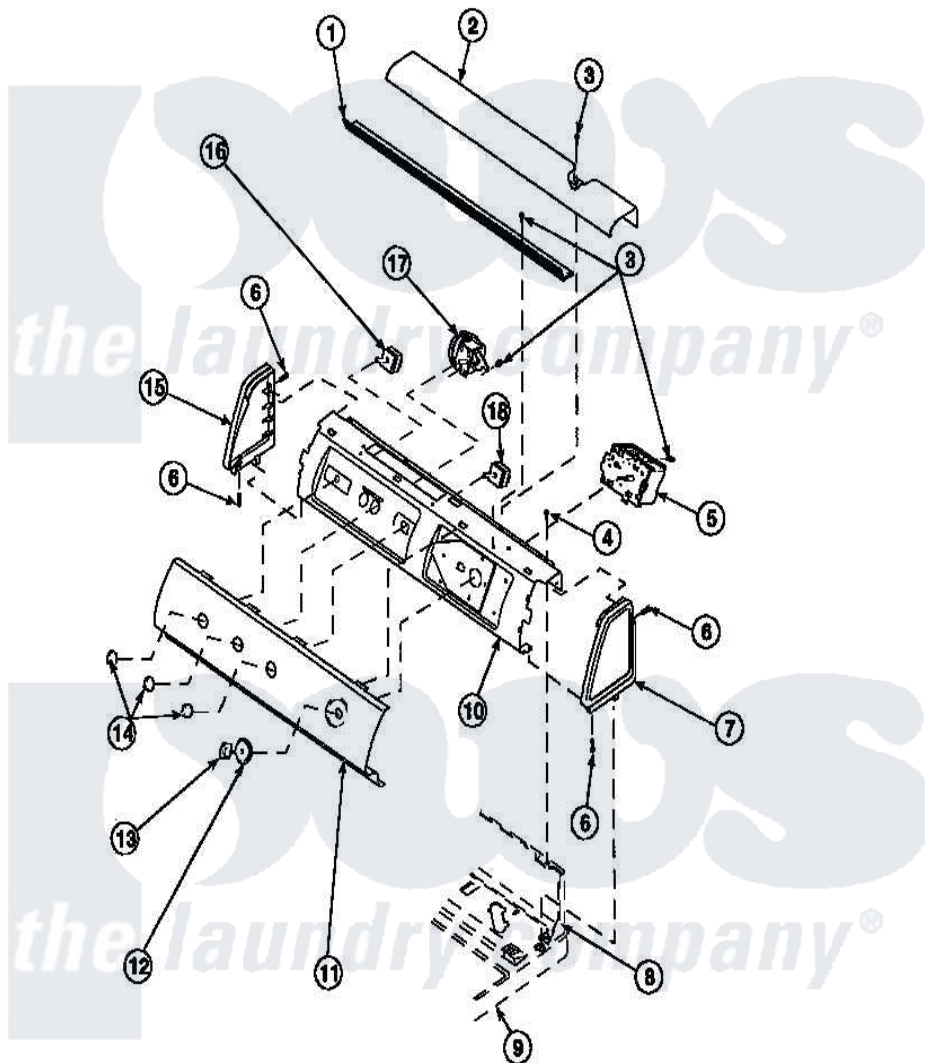

Amana LW8203L2 (BOM: PLW8203L2 B) 11 - GRAPHIC PANEL, CTRL MTG PLATE AND CTRLS

Amana [Residential Amana LW8203L2 \(BOM: PLW8203L2 B\) Washer Parts](#) Parts Diagram 11 - GRAPHIC PANEL, CTRL
MTG PLATE AND CTRLS
[Click on the part number to view part](#)

Item	Original Part Number	Replaced By	Status	Part Description
1	Y34826		Not Available	DIFFUSER,LAMP-CLEAR
2	34824		Not Available	TOP COVER
3	23962	W10116760		Screw
4	34904	489355		Screw, 8 X 1/2
6	501086	90767		Screw, 8A X 3/8 HeX Washer Head Tapping
7	34817		Not Available	END CAP(RIGHT)
8	34903		Not Available	PANEL, BACK HOOD (USE 37782)
9	34902P		Not Available	TOP
10	34821		Not Available	CONTROL MOUNTING PLATE
12	36700		Not Available	TIMER KNOB SKIRT
13	35333		Not Available	TIMER KNOB
14	36701		Not Available	KNOB, TEMP
15	34818		Not Available	END CAP(LEFT)