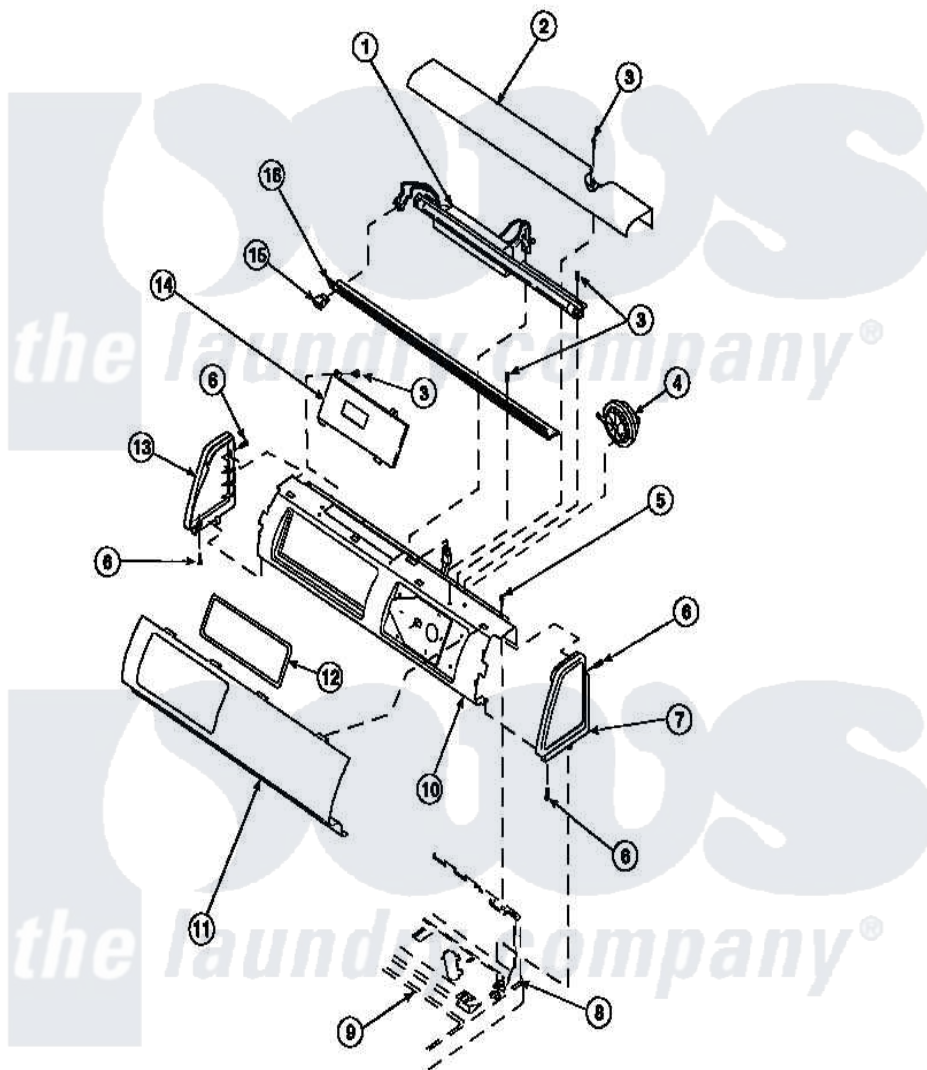

**Amana LW8203L2 (BOM: PLW8203L2 B) 12 - GRAPHIC PANEL, CTRL  
MTG PLATE AND CTRLS**

Amana Residential Amana LW8203L2 (BOM: PLW8203L2 B) Washer Parts Parts Diagram 12 - GRAPHIC PANEL, CTRL  
MTG PLATE AND CTRLS  
Click on the part number to view part

Item	Original Part Number	Replaced By	Status	Part Description
2	34824		Not Available	TOP COVER
3	23962	<a href="#">W10116760</a>		Screw
5	34904	<a href="#">489355</a>		Screw, 8 X 1/2
6	501086	<a href="#">90767</a>		Screw, 8A X 3/8 HeX Washer Head Tapping
7	34817		Not Available	END CAP(RIGHT)
8	34903		Not Available	PANEL, BACK HOOD (USE 37782)
9	34902P		Not Available	TOP
13	34818		Not Available	END CAP(LEFT)