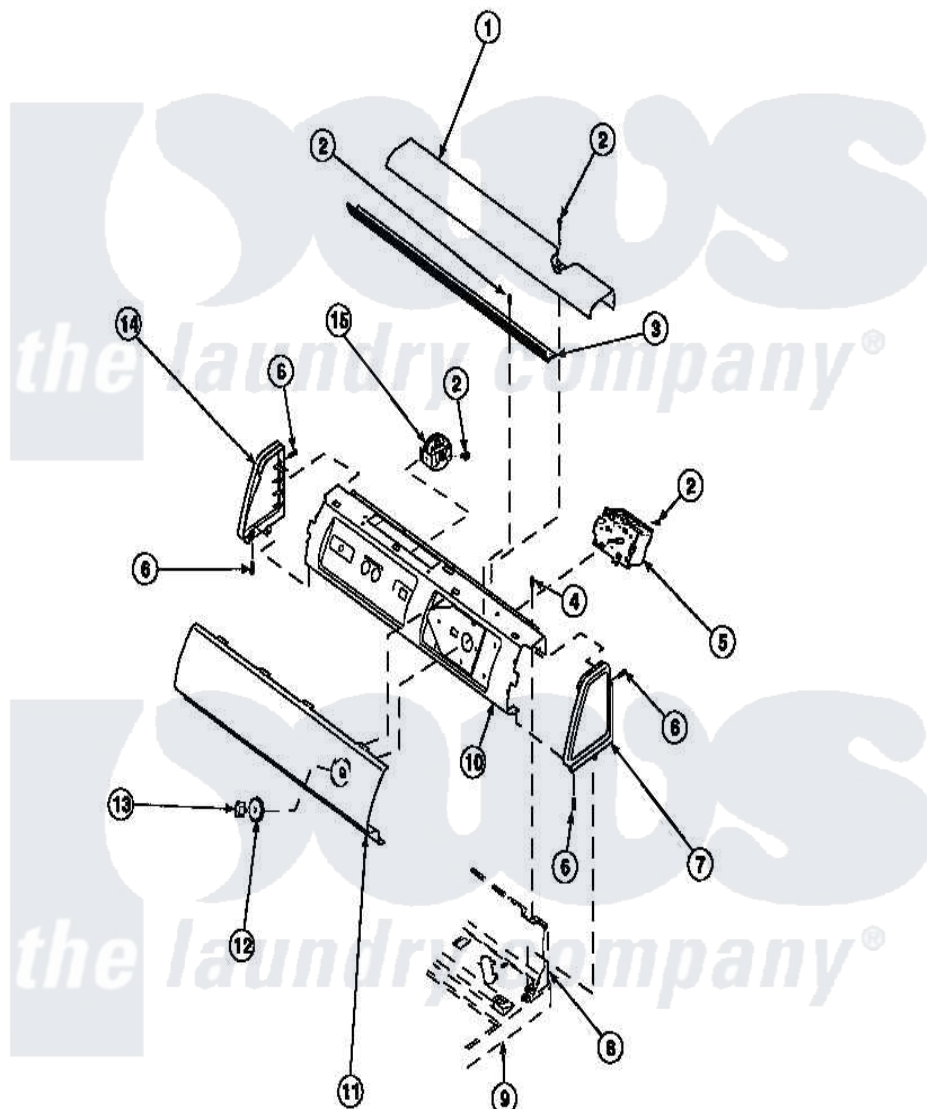

Amana LW8203L2 (BOM: PLW8203L2 B) 13 - GRAPHIC PANEL, CTRL  
MTG PLATE AND CTRLS

Amana Residential Amana LW8203L2 (BOM: PLW8203L2 B) Washer Parts Parts Diagram 13 - GRAPHIC PANEL, CTRL  
MTG PLATE AND CTRLS  
Click on the part number to view part

Item	Original Part Number	Replaced By	Status	Part Description
2	23962	<a href="#">W10116760</a>		Screw
3	Y34826		Not Available	DIFFUSER,LAMP-CLEAR
4	34904	<a href="#">489355</a>		Screw, 8 X 1/2
6	501086	<a href="#">90767</a>		Screw, 8A X 3/8 HeX Washer Head Tapping
7	34817		Not Available	END CAP(RIGHT)
8	34903		Not Available	PANEL, BACK HOOD (USE 37782)
9	34902P		Not Available	TOP
10	34821		Not Available	CONTROL MOUNTING PLATE
12	33817		Not Available	ASSY,TIMER SKIRT-BLACK
13	<a href="#">33897</a>			Knob, Timer-Washer-Blac
14	34818		Not Available	END CAP(LEFT)