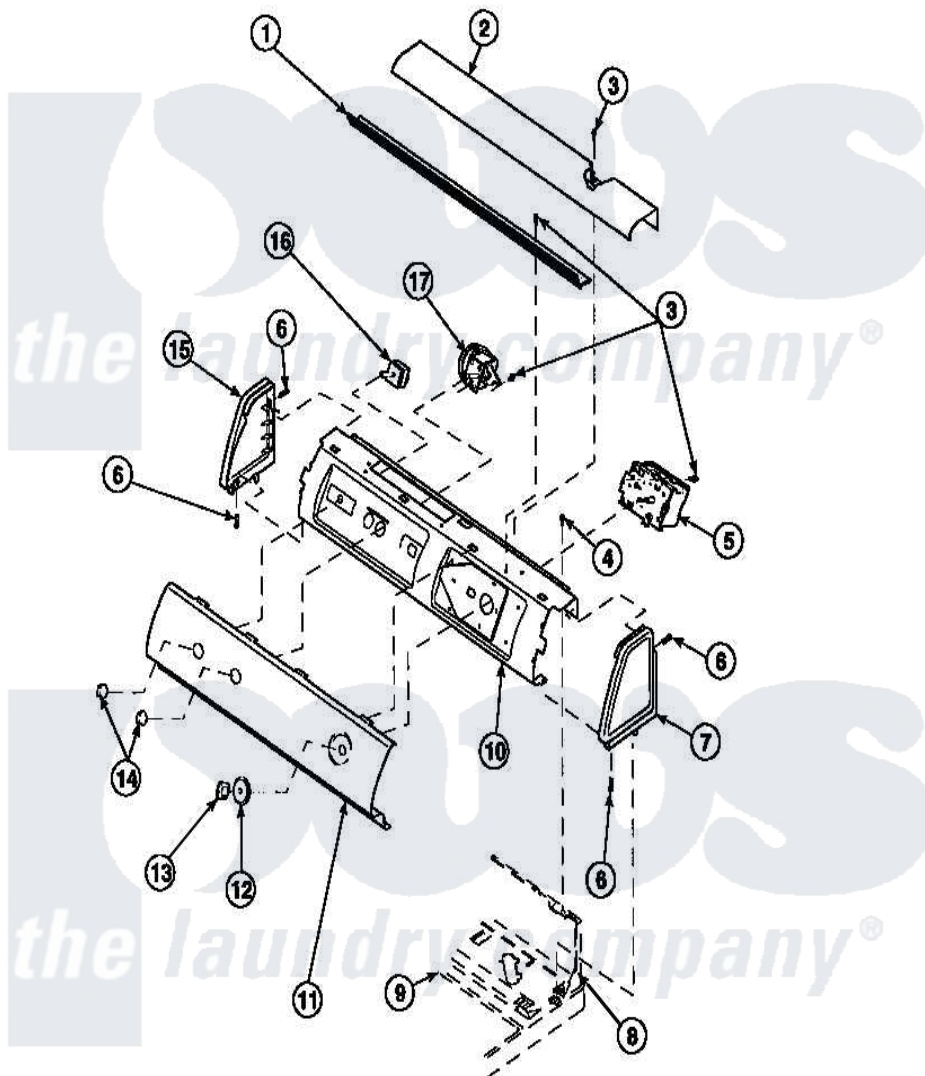

Amana LW8203L2 (BOM: PLW8203L2 B) 14 - GRAPHIC PANEL, CTRL
MTG PLATE AND CTRLS

Amana Residential Amana LW8203L2 (BOM: PLW8203L2 B) Washer Parts Parts Diagram 14 - GRAPHIC PANEL, CTRL
MTG PLATE AND CTRLS

[Click on the part number to view part](#)

Item	Original Part Number	Replaced By	Status	Part Description
1	Y34826		Not Available	DIFFUSER,LAMP-CLEAR
2	34824		Not Available	TOP COVER
3	23962	W10116760		Screw
4	31239	31239P		Timer 3 Cycle Package
5	34904	489355		Screw, 8 X 1/2
6	501086	90767		Screw, 8A X 3/8 HeX Washer Head Tapping
7	34817		Not Available	END CAP(RIGHT)
8	34903		Not Available	PANEL, BACK HOOD (USE 37782)
9	34902P		Not Available	TOP
11	34821		Not Available	CONTROL MOUNTING PLATE
12	36700		Not Available	TIMER KNOB SKIRT
13	35333		Not Available	TIMER KNOB
14	36701		Not Available	KNOB, TEMP