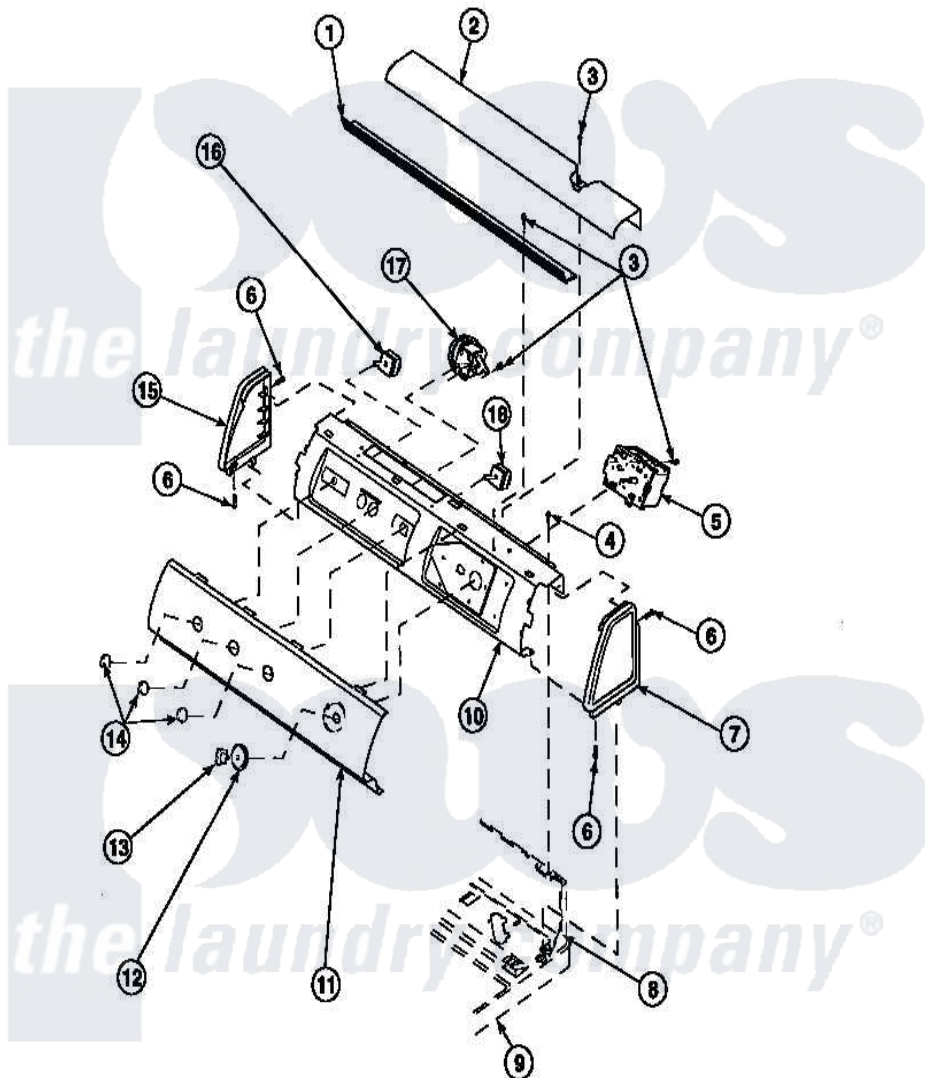

Amana LW8203L2 (BOM: PLW8203L2 B) 15 - GRAPHIC PANEL, CTRL MTG PLATE AND CTRLS

Amana Residential Amana LW8203L2 (BOM: PLW8203L2 B) Washer Parts Parts Diagram 15 - GRAPHIC PANEL, CTRL
MTG PLATE AND CTRLS
Click on the part number to view part

Item	Original Part Number	Replaced By	Status	Part Description
1	Y34826		Not Available	DIFFUSER,LAMP-CLEAR
3	23962	W10116760		Screw
4	34904	489355		Screw, 8 X 1/2
6	501086	90767		Screw, 8A X 3/8 HeX Washer Head Tapping
8	34903		Not Available	PANEL, BACK HOOD (USE 37782)
9	34902P		Not Available	TOP
10	34821		Not Available	CONTROL MOUNTING PLATE
17	36045	40055101		Switch, Pressure