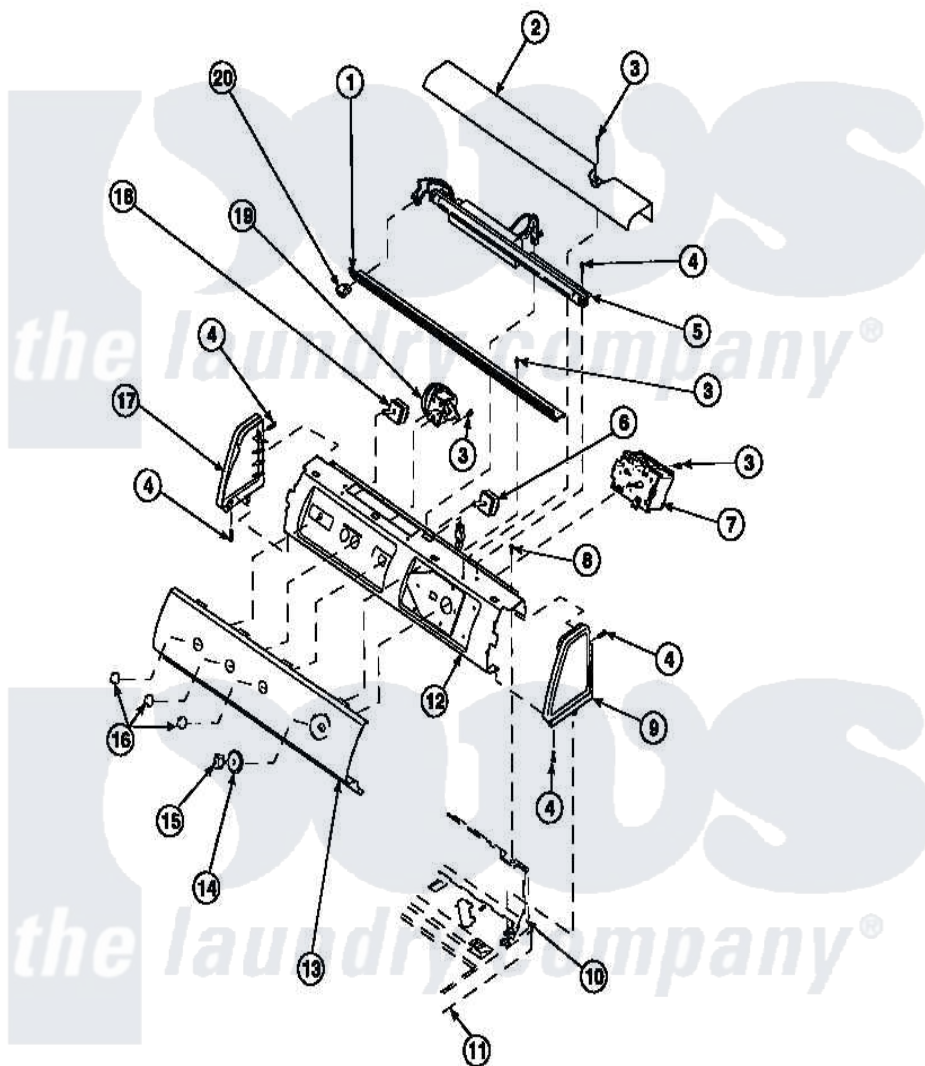

# Amana LW8203L2 (BOM: PLW8203L2 B) 16 - GRAPHIC PANEL, CTRL MTG PLATE AND CTRLS

Amana Residential Amana LW8203L2 (BOM: PLW8203L2 B) Washer Parts Parts Diagram 16 - GRAPHIC PANEL, CTRL  
MTG PLATE AND CTRLS  
Click on the part number to view part

Item	Original Part Number	Replaced By	Status	Part Description
2	34824		Not Available	TOP COVER
3	23962	<a href="#">W10116760</a>		Screw
4	501086	<a href="#">90767</a>		Screw, 8A X 3/8 HeX Washer Head Tapping
8	34904	<a href="#">489355</a>		Screw, 8 X 1/2
9	34817		Not Available	END CAP(RIGHT)
10	34903		Not Available	PANEL, BACK HOOD (USE 37782)
11	34902P		Not Available	TOP
12	34821		Not Available	CONTROL MOUNTING PLATE
14	36700		Not Available	TIMER KNOB SKIRT
15	35333		Not Available	TIMER KNOB
16	36701		Not Available	KNOB, TEMP
17	34818		Not Available	END CAP(LEFT)
19	36045	<a href="#">40055101</a>		Switch, Pressure